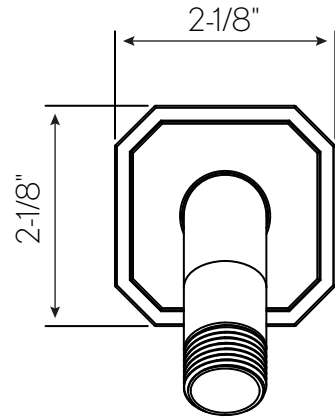

Modern Shower Arm And Flange With 5 Decorative Arm Flanges

SH04-ARM

FEATURES

- Solid brass
- Projection: 5-1/2"
- Trims include Darby, Leyden,
- Modern, Taos and Traditional
- Inlet connection: 1/2" NPT male

AVAILABLE FINISHES

	PC	Polished Chrome
	PN	Polished Nickel
	SN	Satin Nickel
	MB	Matte Black
	BG	Brushed Gold