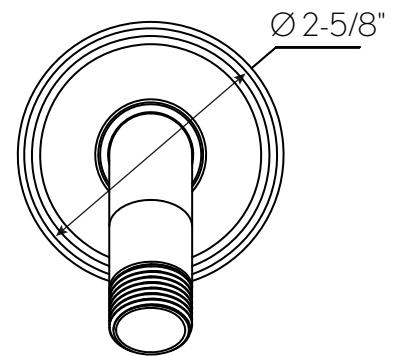

AVAILABLE FINISHES

	PC	Polished Chrome
	PN	Polished Nickel
	SN	Satin Nickel
	MB	Matte Black
	BG	Brushed Gold

Trims included:

Modern Shower Arm And Flange With 5 Decorative Arm Flanges

SH04-ARM

FEATURES

- Solid brass
- Projection: 5-1/2"
- Trims include Darby, Leyden,
- Modern, Taos and Traditional
- Inlet connection: 1/2" NPT male

a Forte Brands Exclusive

FEATURES

- Solid brass
- Projection: 5-1/2"
- Trims include Darby, Leyden,
- Modern, Taos and Traditional
- Inlet connection: 1/2" NPT male

AVAILABLE FINISHES

	PC	Polished Chrome
	PN	Polished Nickel
	SN	Satin Nickel
	MB	Matte Black
	BG	Brushed Gold

Trims included:

Modern Shower Arm And Flange With 5 Decorative Arm Flanges

SH04-ARM

crosswater
LONDON

a Forte Brands Exclusive

FEATURES

- Solid brass
- Projection: 5-1/2"
- Trims include Darby, Leyden,
- Modern, Taos and Traditional
- Inlet connection: 1/2" NPT male