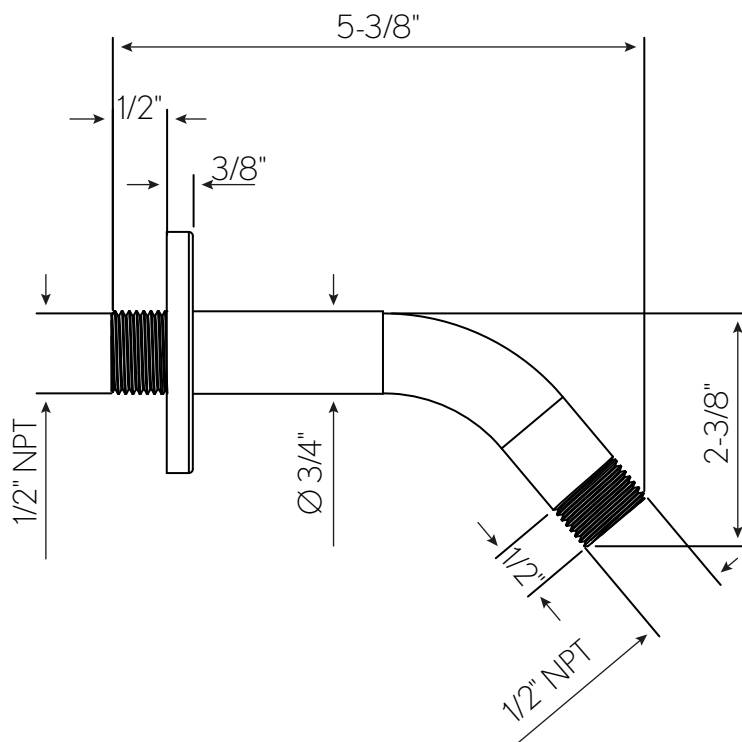

Modern Shower Arm And Flange With 5 Decorative Arm Flanges

SH04-ARM

crosswater
LONDON

a Forte Brands Exclusive

FEATURES

- Solid brass
- Projection: 5-1/2"
- Trims include Darby, Leyden,
- Modern, Taos and Traditional
- Inlet connection: 1/2" NPT male

AVAILABLE FINISHES

	PC	Polished Chrome
	PN	Polished Nickel
	SN	Satin Nickel
	MB	Matte Black
	BG	Brushed Gold

Trims included:

Modern Shower Arm And Flange With 5 Decorative Arm Flanges

SH04-ARM

FEATURES

- Solid brass
- Projection: 5-1/2"
- Trims include Darby, Leyden,
- Modern, Taos and Traditional
- Inlet connection: 1/2" NPT male

a Forte Brands Exclusive

FEATURES

- Solid brass
- Projection: 5-1/2"
- Trims include Darby, Leyden,
- Modern, Taos and Traditional
- Inlet connection: 1/2" NPT male

AVAILABLE FINISHES

	PC	Polished Chrome
	PN	Polished Nickel
	SN	Satin Nickel
	MB	Matte Black
	BG	Brushed Gold

Trims included:

Modern Shower Arm And Flange With 5 Decorative Arm Flanges

SH04-ARM

crosswater
LONDON

a Forte Brands Exclusive

FEATURES

- Solid brass
- Projection: 5-1/2"
- Trims include Darby, Leyden,
- Modern, Taos and Traditional
- Inlet connection: 1/2" NPT male