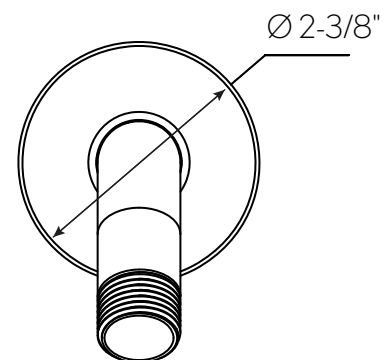

Modern Shower Arm And Flange With 5 Decorative Arm Flanges

SH04-ARM

crosswater
LONDON

a Forte Brands Exclusive

FEATURES

- Solid brass
- Projection: 5-1/2"
- Trims include Darby, Leyden,
- Modern, Taos and Traditional
- Inlet connection: 1/2" NPT male

AVAILABLE FINISHES

	PC	Polished Chrome
	PN	Polished Nickel
	SN	Satin Nickel
	MB	Matte Black
	BG	Brushed Gold

Trims included:

Modern Shower Arm And Flange With 5 Decorative Arm Flanges

SH04-ARM

FEATURES

- Solid brass
- Projection: 5-1/2"
- Trims include Darby, Leyden,
- Modern, Taos and Traditional
- Inlet connection: 1/2" NPT male

Trims included:

Modern Shower Arm And Flange With 5 Decorative Arm Flanges

SH04-ARM

crosswater
LONDON

a Forte Brands Exclusive

FEATURES

- Solid brass
- Projection: 5-1/2"
- Trims include Darby, Leyden,
- Modern, Taos and Traditional
- Inlet connection: 1/2" NPT male