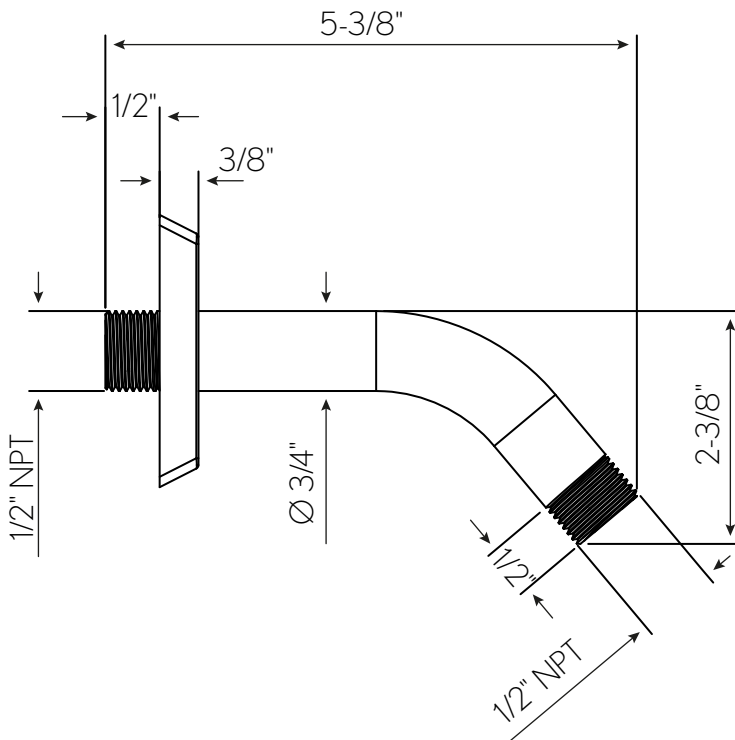

Modern Shower Arm And Flange With 5 Decorative Arm Flanges

SH04-ARM

FEATURES

- Solid brass
- Projection: 5-1/2"
- Trims include Darby, Leyden,
- Modern, Taos and Traditional
- Inlet connection: 1/2" NPT male

AVAILABLE FINISHES

	PC	Polished Chrome
	PN	Polished Nickel
	SN	Satin Nickel
	MB	Matte Black
	BG	Brushed Gold