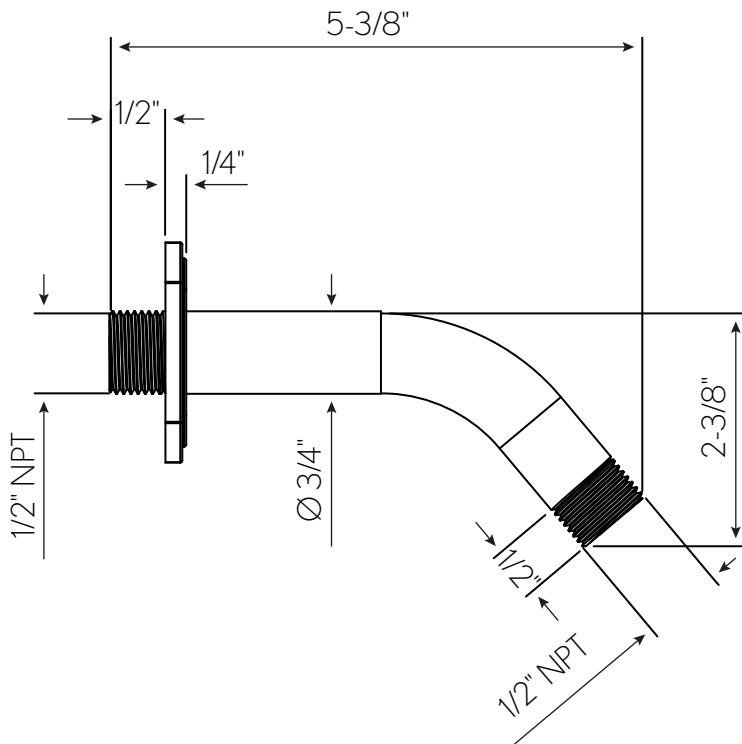

Modern Shower Arm And Flange With 5 Decorative Arm Flanges

SH04-ARM

FEATURES

- Solid brass
- Projection: 5-1/2"
- Trims include Darby, Leyden,
- Modern, Taos and Traditional
- Inlet connection: 1/2" NPT male

AVAILABLE FINISHES

	PC	Polished Chrome
	PN	Polished Nickel
	SN	Satin Nickel
	MB	Matte Black
	BG	Brushed Gold