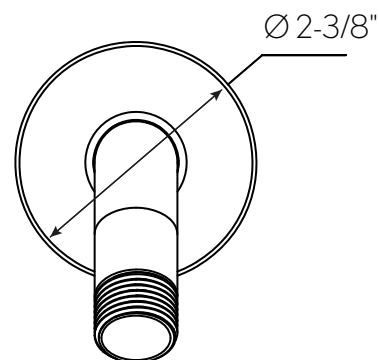

Modern Shower Arm And Flange With 5 Decorative Arm Flanges

SH04-ARM

crosswater
LONDON

a Forte Brands Exclusive

FEATURES

- Solid brass
- Projection: 5-1/2"
- Trims include Darby, Leyden,
- Modern, Taos and Traditional
- Inlet connection: 1/2" NPT male

AVAILABLE FINISHES

	PC	Polished Chrome
	PN	Polished Nickel
	SN	Satin Nickel
	MB	Matte Black
	BG	Brushed Gold

Trims included:

Modern Shower Arm And Flange With 5 Decorative Arm Flanges

SH04-ARM

FEATURES

- Solid brass
- Projection: 5-1/2"
- Trims include Darby, Leyden,
- Modern, Taos and Traditional
- Inlet connection: 1/2" NPT male

a Forte Brands Exclusive

FEATURES

- Solid brass
- Projection: 5-1/2"
- Trims include Darby, Leyden,
- Modern, Taos and Traditional
- Inlet connection: 1/2" NPT male

AVAILABLE FINISHES

	PC	Polished Chrome
	PN	Polished Nickel
	SN	Satin Nickel
	MB	Matte Black
	BG	Brushed Gold

Trims included:

Modern Shower Arm And Flange With 5 Decorative Arm Flanges

SH04-ARM

crosswater
LONDON

a Forte Brands Exclusive

FEATURES

- Solid brass
- Projection: 5-1/2"
- Trims include Darby, Leyden,
- Modern, Taos and Traditional
- Inlet connection: 1/2" NPT male