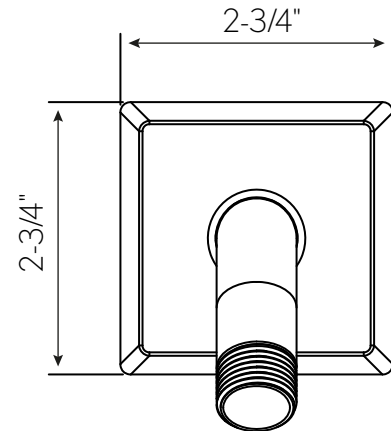

Modern Shower Arm And Flange With 5 Decorative Arm Flanges

SH04-ARM

FEATURES

- Solid brass
- Projection: 5-1/2"
- Trims include Darby, Leyden,
- Modern, Taos and Traditional
- Inlet connection: 1/2" NPT male

AVAILABLE FINISHES

	PC	Polished Chrome
	PN	Polished Nickel
	SN	Satin Nickel
	MB	Matte Black
	BG	Brushed Gold