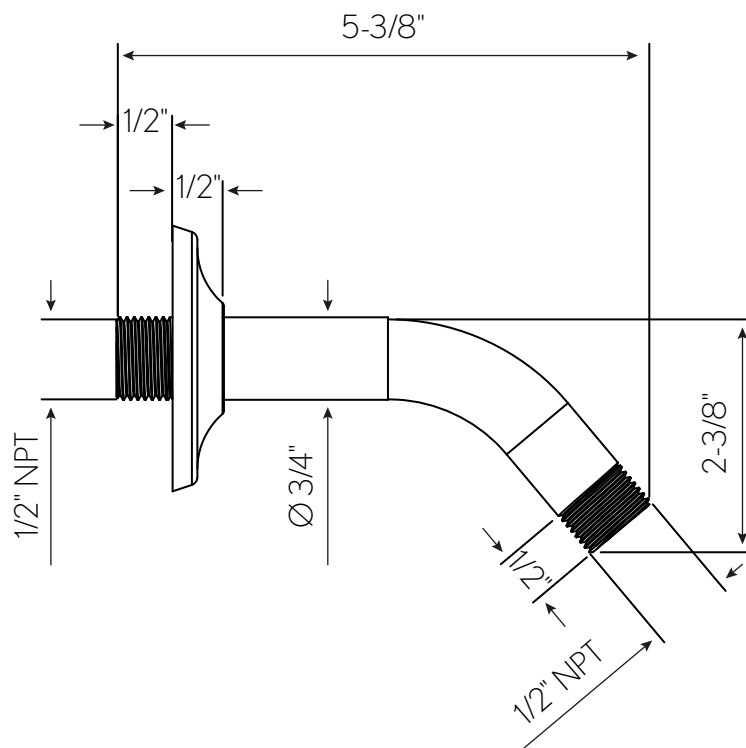

Modern Shower Arm And Flange With 5 Decorative Arm Flanges

SH04-ARM

crosswater
LONDON

a Forte Brands Exclusive

FEATURES

- Solid brass
- Projection: 5-1/2"
- Trims include Darby, Leyden,
- Modern, Taos and Traditional
- Inlet connection: 1/2" NPT male

AVAILABLE FINISHES

	PC	Polished Chrome
	PN	Polished Nickel
	SN	Satin Nickel
	MB	Matte Black
	BG	Brushed Gold

Trims included:

Modern Shower Arm And Flange With 5 Decorative Arm Flanges

SH04-ARM

FEATURES

- Solid brass
- Projection: 5-1/2"
- Trims include Darby, Leyden,
- Modern, Taos and Traditional
- Inlet connection: 1/2" NPT male

Trims included:

Modern Shower Arm And Flange With 5 Decorative Arm Flanges

SH04-ARM

crosswater
LONDON

a Forte Brands Exclusive

FEATURES

- Solid brass
- Projection: 5-1/2"
- Trims include Darby, Leyden,
- Modern, Taos and Traditional
- Inlet connection: 1/2" NPT male