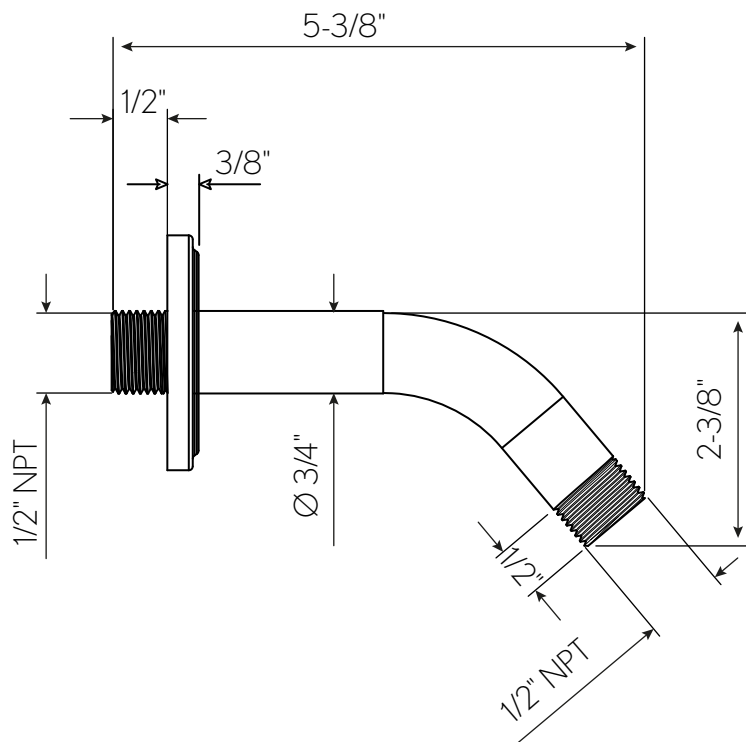

Modern Shower Arm And Flange With 5 Decorative Arm Flanges

SH04-ARM

crosswater
LONDON

a Forte Brands Exclusive

FEATURES

- Solid brass
- Projection: 5-1/2"
- Trims include Darby, Leyden,
- Modern, Taos and Traditional
- Inlet connection: 1/2" NPT male

AVAILABLE FINISHES

	PC	Polished Chrome
	PN	Polished Nickel
	SN	Satin Nickel
	MB	Matte Black
	BG	Brushed Gold

Trims included:

Modern Shower Arm And Flange With 5 Decorative Arm Flanges

SH04-ARM

FEATURES

- Solid brass
- Projection: 5-1/2"
- Trims include Darby, Leyden,
- Modern, Taos and Traditional
- Inlet connection: 1/2" NPT male

a Forte Brands Exclusive

FEATURES

- Solid brass
- Projection: 5-1/2"
- Trims include Darby, Leyden,
- Modern, Taos and Traditional
- Inlet connection: 1/2" NPT male

AVAILABLE FINISHES

	PC	Polished Chrome
	PN	Polished Nickel
	SN	Satin Nickel
	MB	Matte Black
	BG	Brushed Gold

Trims included:

Modern Shower Arm And Flange With 5 Decorative Arm Flanges

SH04-ARM

crosswater
LONDON

a Forte Brands Exclusive

FEATURES

- Solid brass
- Projection: 5-1/2"
- Trims include Darby, Leyden,
- Modern, Taos and Traditional
- Inlet connection: 1/2" NPT male