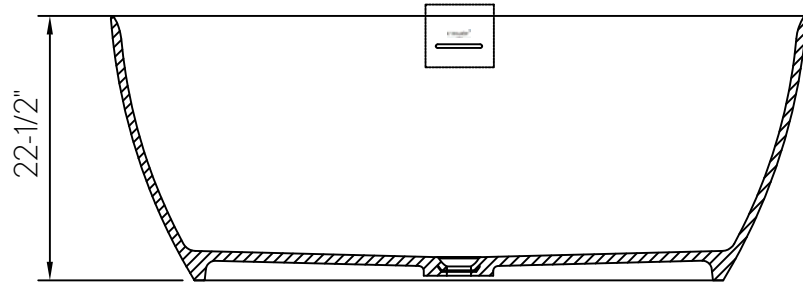

MPRO 5' FREESTANDING BATHTUB PRO-F5932-C-WH

*BATH WASTE INCLUDED

crosswater*
LONDON