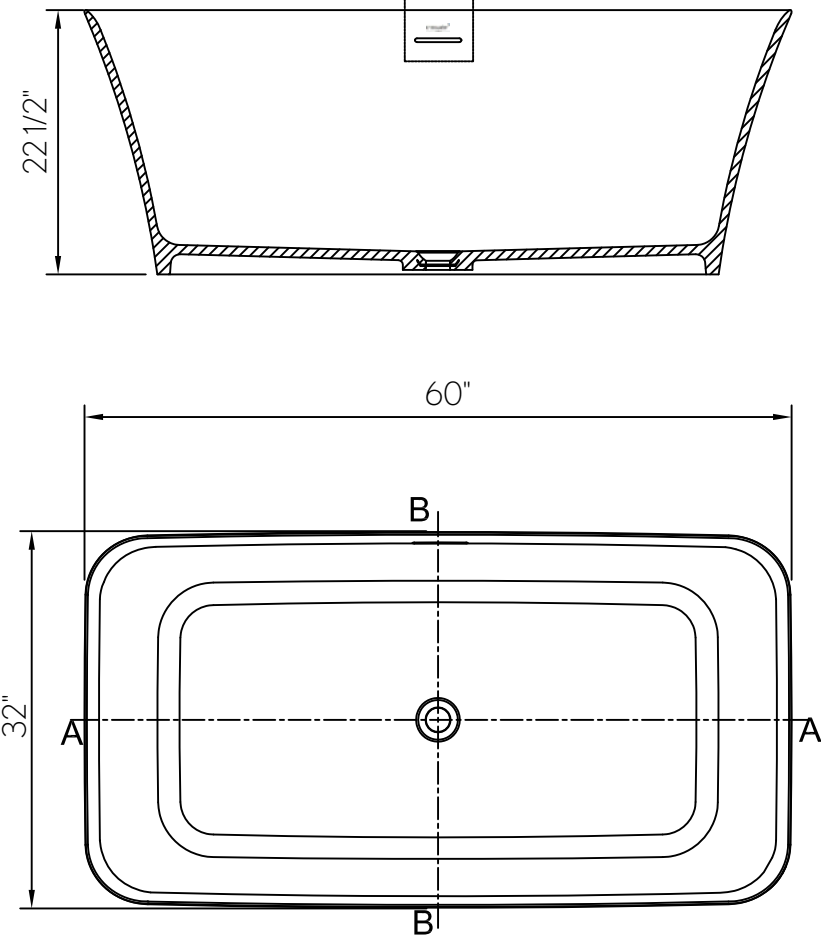

Heir 5' Freestanding Bathtub with Integral Overflow and Waste HEI-F6032-C-WH

*Bath waste included