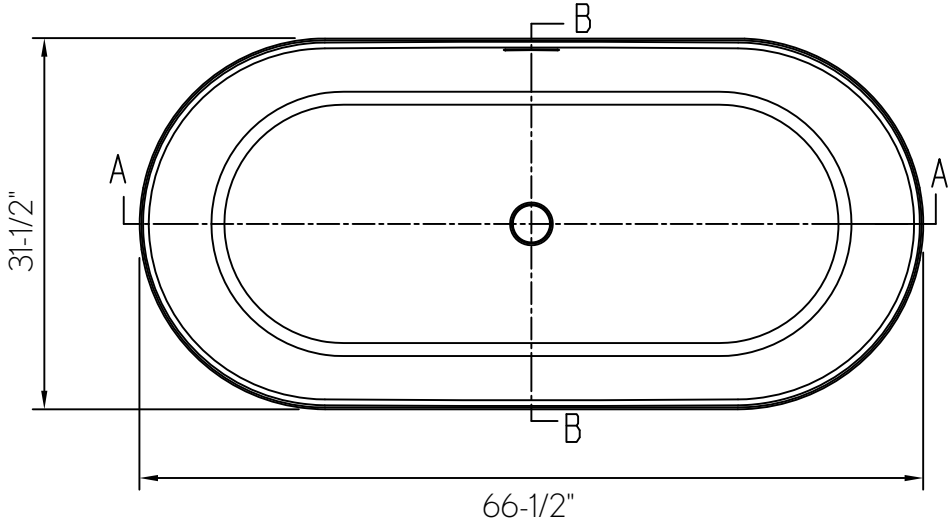

MPRO 5.5' FREESTANDING BATHTUB PRO-F6732-C-WH

*BATH WASTE INCLUDED