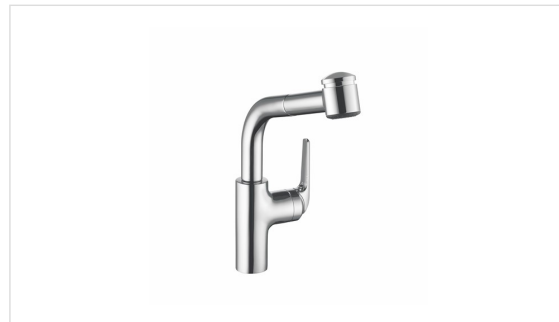

## KWC DOMO SINGLE-HOLE KITCHEN FAUCET WITH PULL-OUT SPRAY - SIDE LEVER

Polished Chrome

10.061.003.000

### FEATURES

- Sealing membrane between lever and cap: protects the inside of the faucet
- Only possible on the right side
- up to 700 mm pull-out length with lockable needle spray automatic diverter reset hose surface to fit faucet surface

### SPECIFICATIONS

Barcode	7612158545352
Child safety	Cold water flow in lever position towards the front
Hose guide	Swivelling 130°
IAPMO	Yes
Massachusetts Code Approval	Yes
Flow rate	1.75 GPM
flexGuard™	Sealing membrane between lever and cap: protects the inside of the faucet
Lever installation	Only possible on the right side
Pull-out spray with KWC jetclean	up to 700 mm pull-out length with lockable needle spray automatic diverter reset hose surface to fit faucet surface

### AVAILABLE COLOR/FINISHES

Color	SKU	Description
	10.061.003.000	Polished Chrome
	10.061.003.127	Brushed Stainless

Domo Single-hole Kitchen Faucet with pull-out Spray - Side Lever  
10.061.003