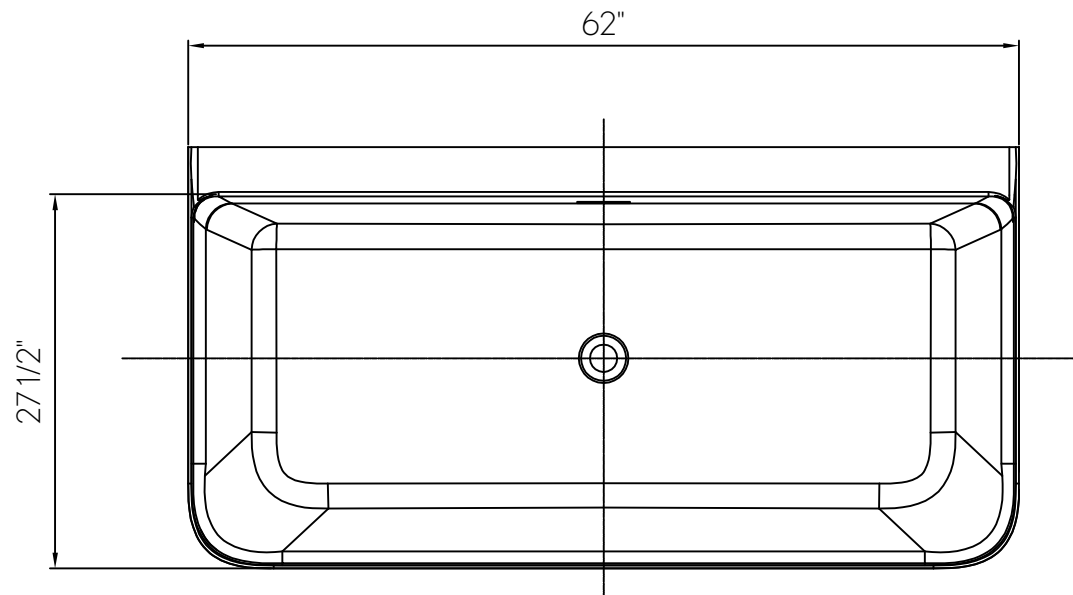

TAOS BACK TO WALL BATHTUB WITH INTEGRAL OVERFLOW AND WASTE TAO-F6232-C-WH

*BATH WASTE INCLUDED

crosswater^x
LONDON