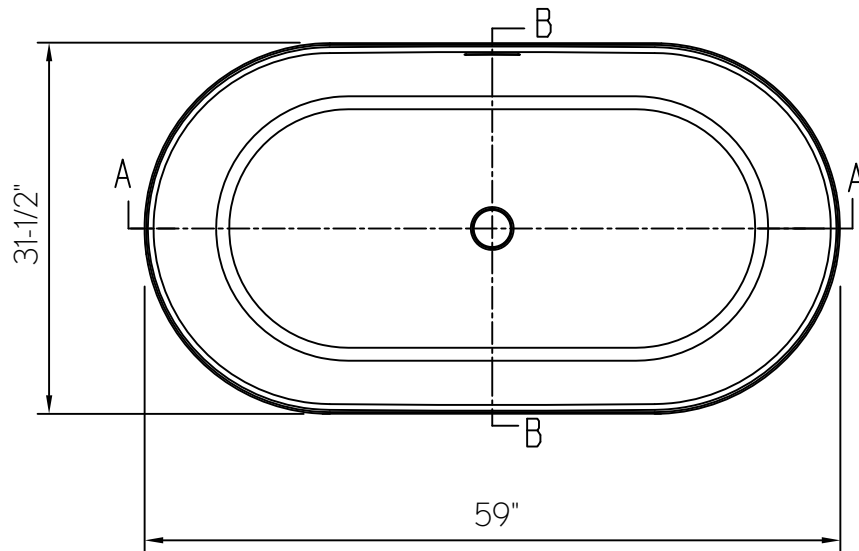

MPRO 5' FREESTANDING BATHTUB PRO-F5932-C-WH

*BATH WASTE INCLUDED

crosswater*
LONDON