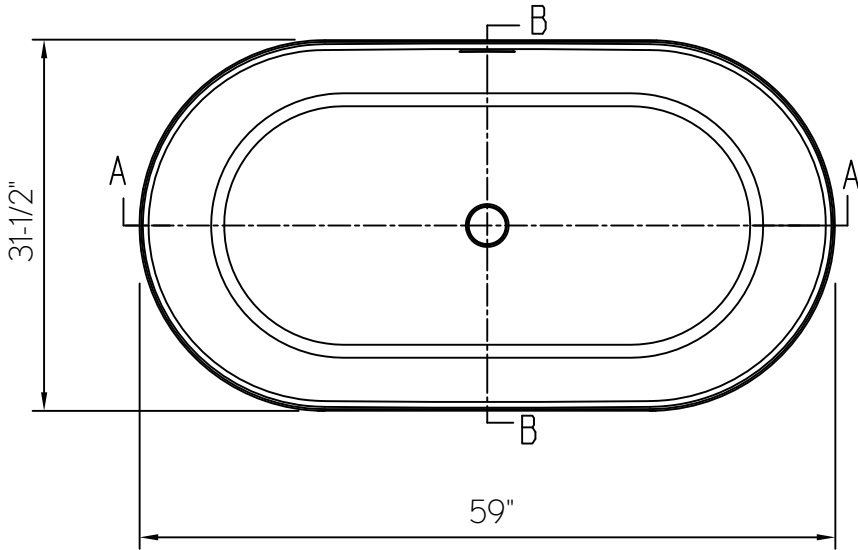

MPRO 5' FREESTANDING BATHTUB
PRO-F5932-C-WH

*BATH WASTE INCLUDED