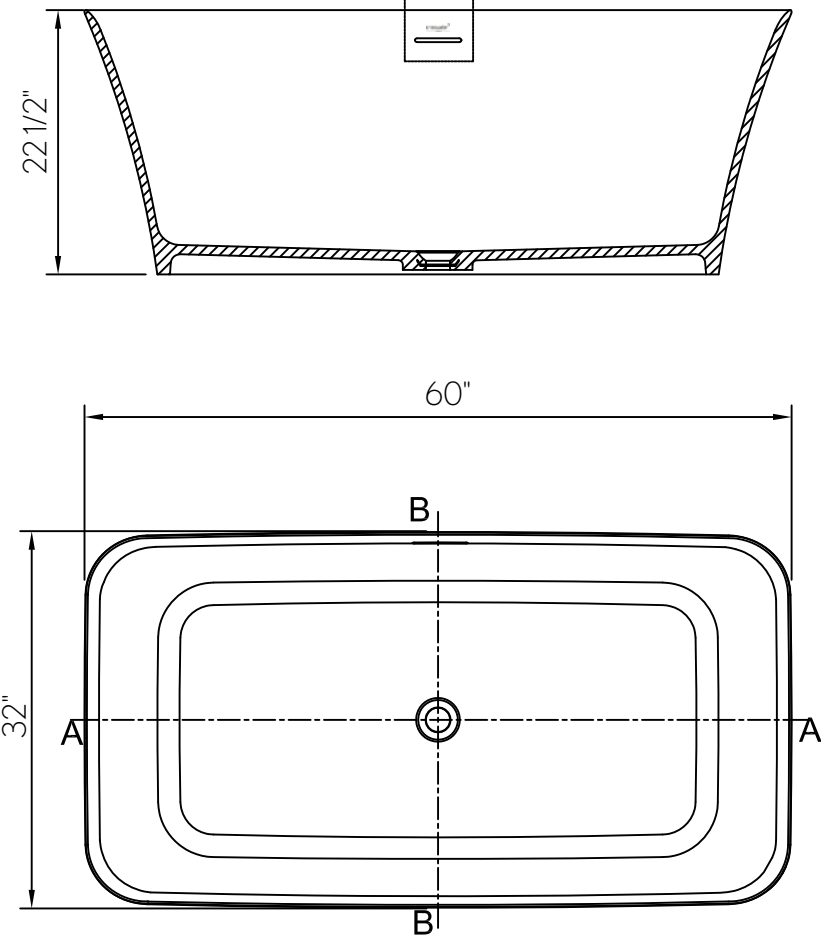

### FEATURES

- Anchored in architectural appeal, the minimalist style offers function and beauty that goes the distance
- Constructed of ClearStone material engineered to resist stain, retain heat, and minimize maintenance
- Center drain position comfortably accommodates two bathers
- Size: 60" x 32" x 22-1/2"
- Required waste and overflow: Included
- Recommended Island Tub Drain Adapter: ITD5135 (sold separately)

### SPECIFICATIONS

Barcode	810066367449
Length	60"
Width	32"
Height	22-1/2"
Color	White
Finish	Semi-Gloss
Water depth	17-3/4"
Drain position	Center
Installation type	Freestanding
Material	ClearStone
Weight	264 lbs
Weight with water	843 lbs
Capacity	95 gallons
Displaced capacity	76 gallons
IAPMO	Yes
Massachusetts Code Approval	Yes