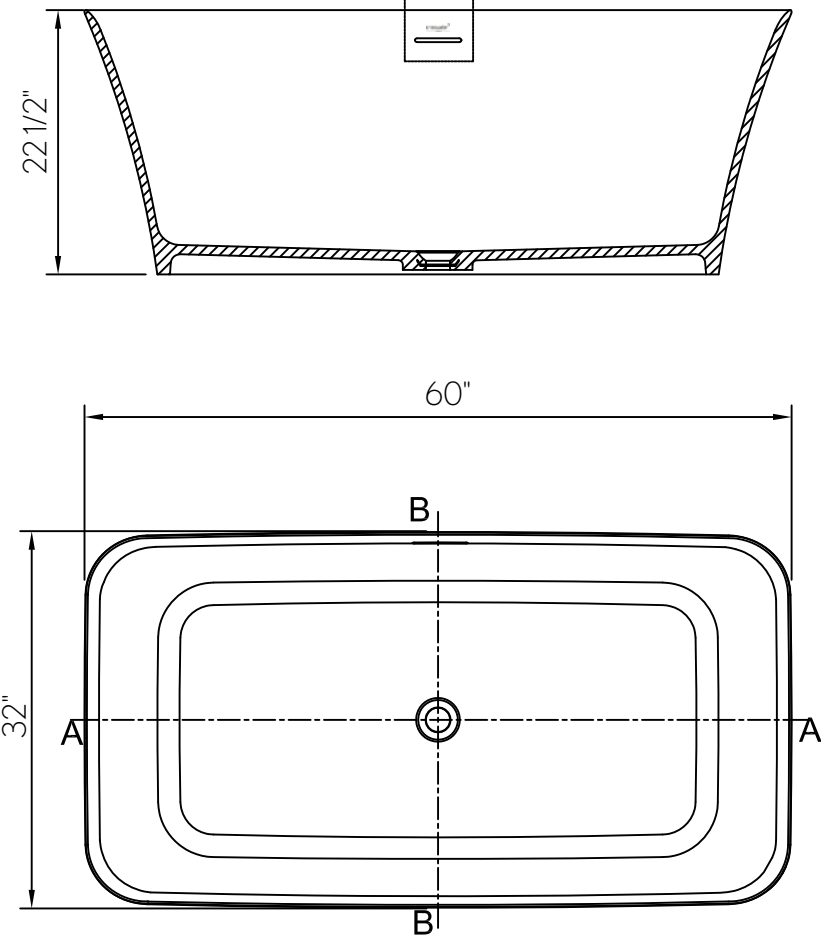

Heir 5' Freestanding Bathtub with Integral Overflow and Waste
HEI-F6032-C-WH

*Bath waste included