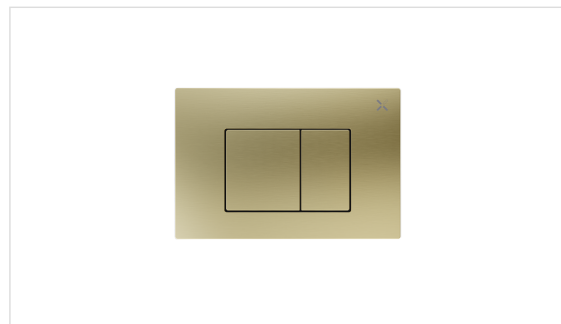

FLUSH ACTUATOR PLATE FOR RESSA X2 WALL-HUNG SPA TOILET

Brushed Brass

US-RSPLT-BB

FEATURES

- W 9-5/8 x H 6-4/8 x D 0-3/8
- Indoor
- ABS

SPECIFICATIONS

IAPMO	Yes
WaterSense	Yes
Size	W 9-5/8 x H 6-4/8 x D 0-3/8
Material	ABS
Areas of application	Indoor

✓ 3 year limited, 1 year limited (commercial)

AVAILABLE COLOR/FINISHES

Color	SKU	Description
	US-RSPLT-BB	Brushed Brass
	US-RSPLT-PC	Polished Chrome
	US-RSPLT-SN	Satin Nickel
	US-RSPLT-WH	White
	US-RSPLT-PN	Polished Nickel
	US-RSPLT-MB	Matte Black
	US-RSPLT-GR	Graphite