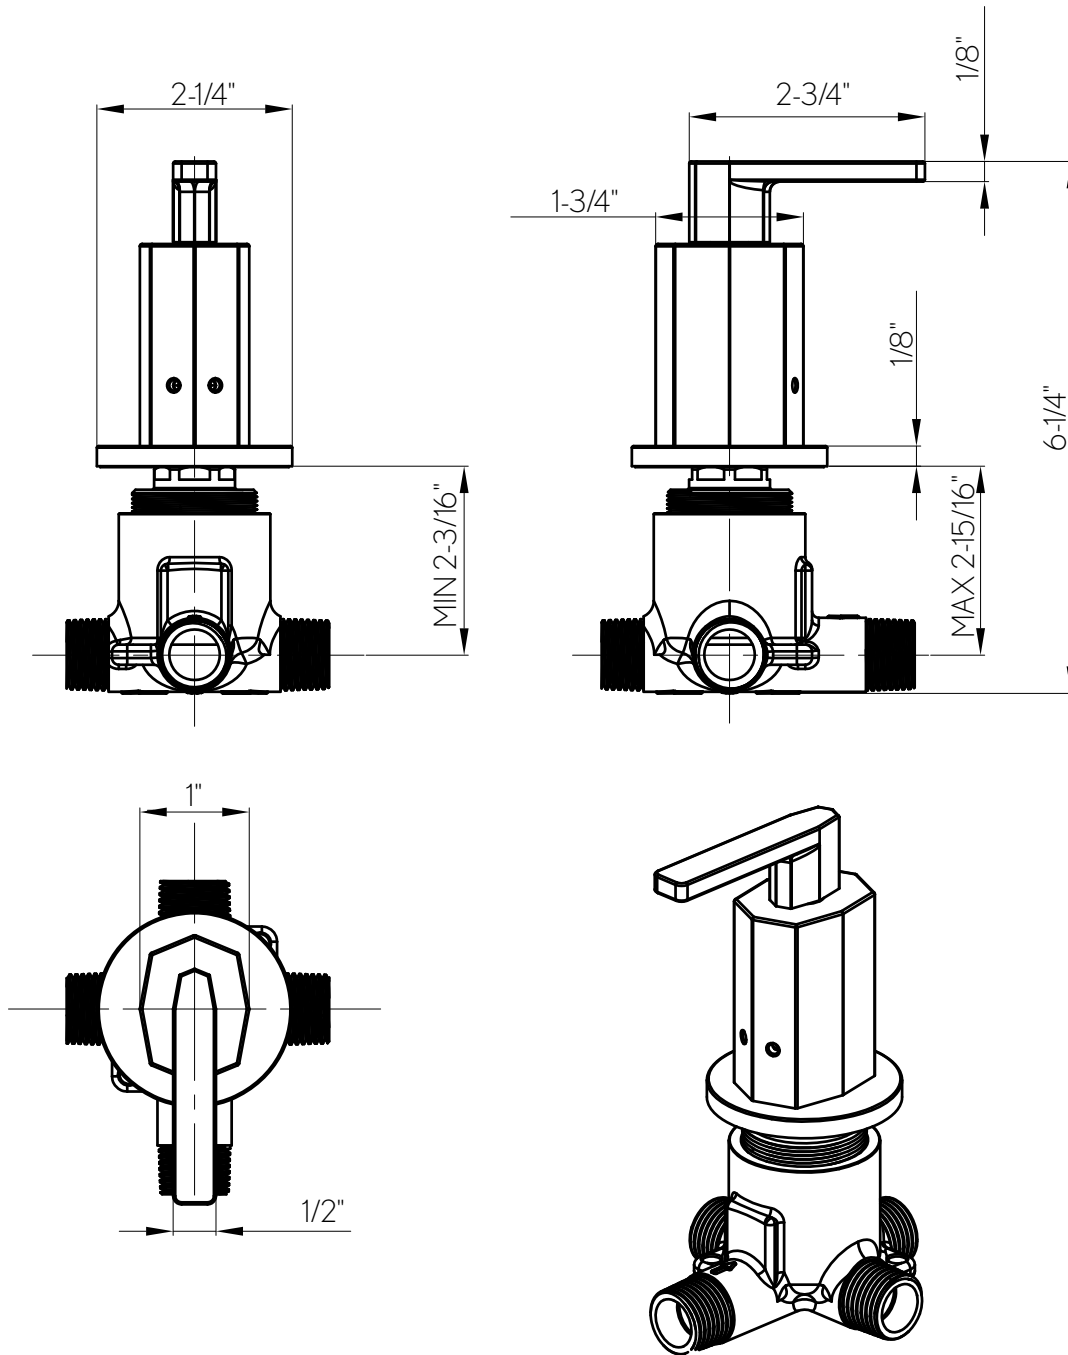

Heir Three-way Diverter

18-17-T

3DV-RGH Rough