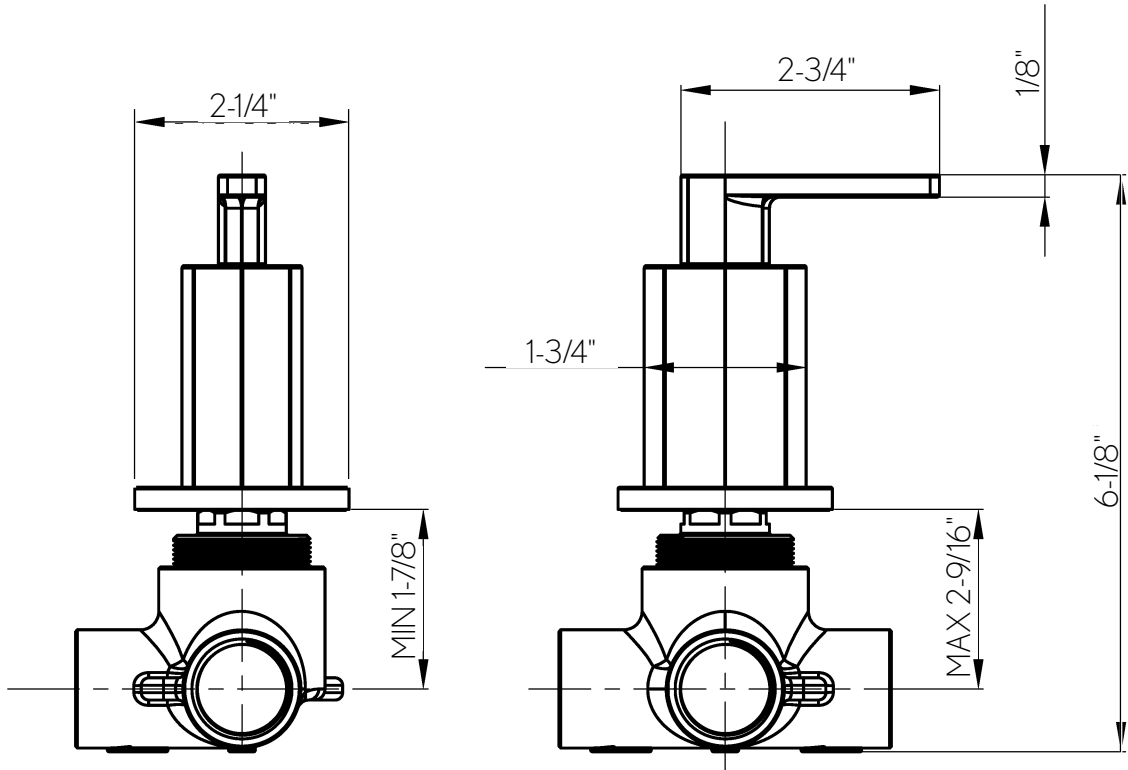

Heir 2-way Diverter

18-17-T

DIV-RGH Rough