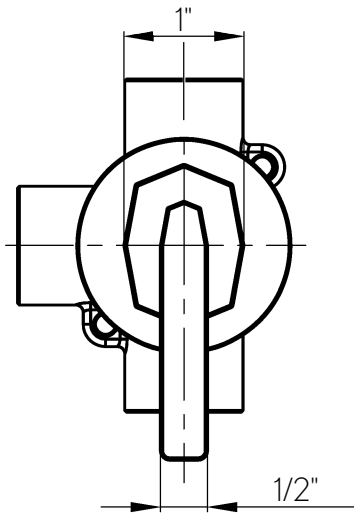

HEIR VOLUME CONTROL AND DIVERTER TRIM

Brushed Brass

18-17-T-BB

FEATURES

- Organic in form. Precise in detail. Heir is multi-faceted with a fresh attitude for today's modern bathroom.
- Solid brass construction with fine faceted detail
- This trim can be used as a volume control (with rough VC-RGH), a two-way diverter (with rough DIV-RGH) or a three-way diverter (with rough 3DV-RGH)
- Volume control controls on/off and volume functions for a single component in a shower system
- Diverters alternate flow between two or three water outlets
- Required roughs feature Fluhs quarter-turn ceramic disc cartridge or Kerox diverter cartridge
- Required rough (sold separately):
- Volume control VC-RGH
- Two-way diverter DIV-RGH
- Three-way diverter 3DV-RGH

✓ Limited lifetime. Commercial

AVAILABLE COLOR/FINISHES

SPECIFICATIONS

Handle style	Lever
Installation type	Concealed
Inlet connection	1/2" or 3/4" NPT
Outlet connection	1/2" or 3/4" NPT
Rough-in depth minimum	VC-RGH - 2-7/8", DIV-RGH - 2-1/2", 3DV-RGH - 2-3/8"
Rough-in depth maximum	VC-RGH - 3-5/8", DIV-RGH - 3-1/4", 3DV-RGH - 3-1/8"
Extension kit	5T1C0319NT + 5P0C0582NT
IAPMO	Yes

Color	SKU	Description
	18-17-T-BB	Brushed Brass
	18-17-T-PN	Polished Nickel

Heir Three-way Diverter

18-17-T

3DV-RGH Rough

Heir 2-way Diverter

18-17-T

DIV-RGH Rough

Heir Volume Control