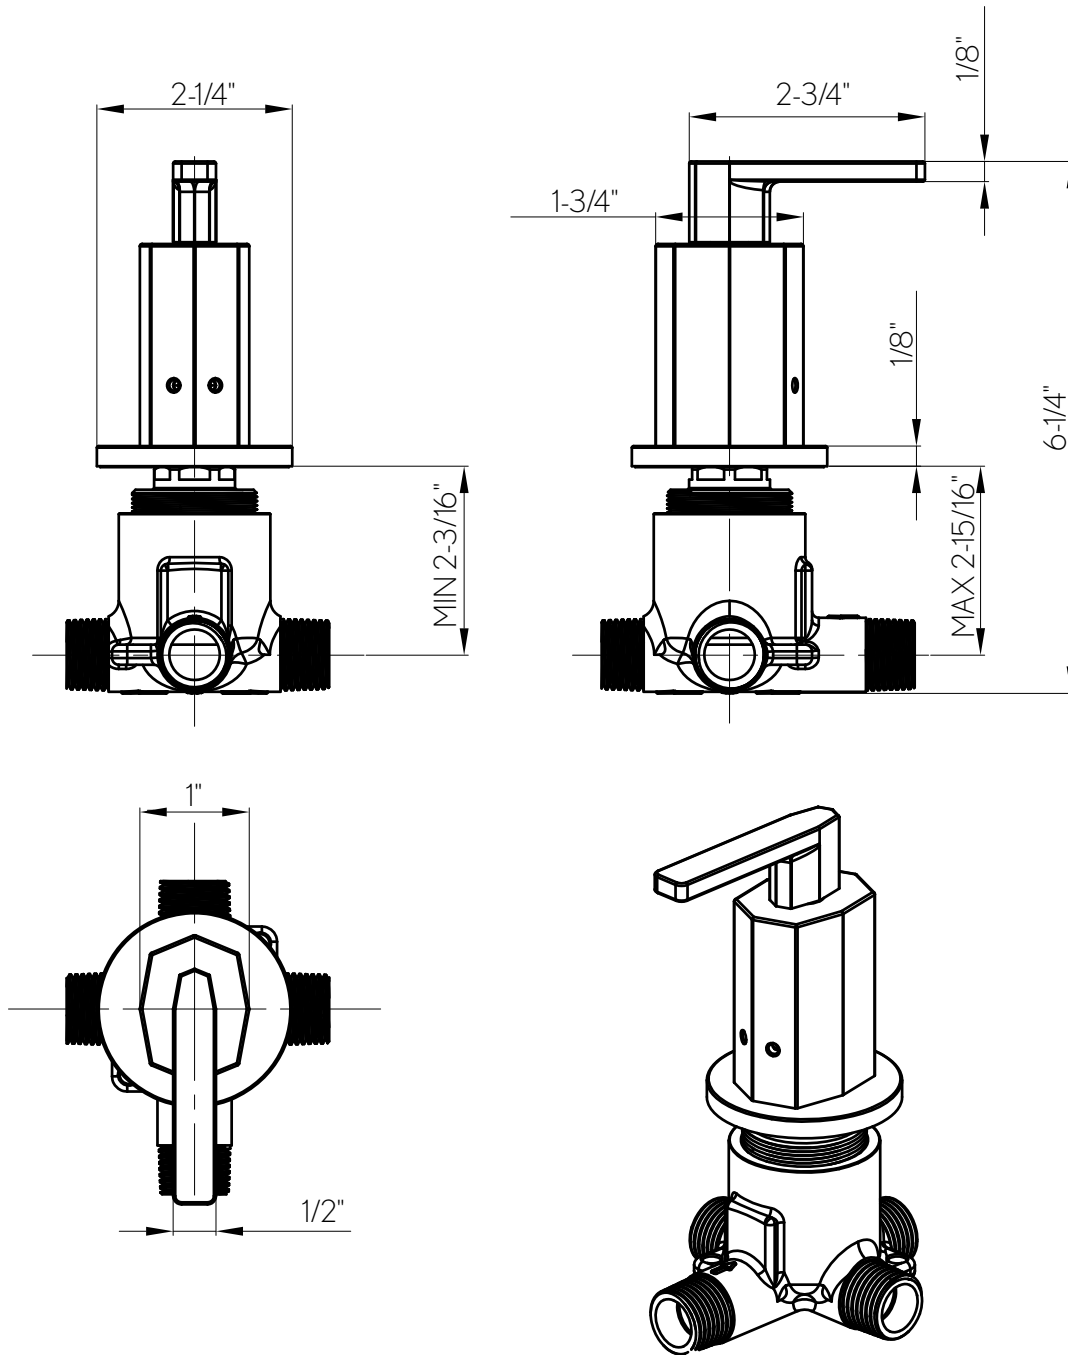

HEIR VOLUME CONTROL AND DIVERTER TRIM

Brushed Brass

18-17-T-BB

FEATURES

- Organic in form. Precise in detail. Heir is multi-faceted with a fresh attitude for today's modern bathroom.
- Solid brass construction with fine faceted detail
- This trim can be used as a volume control (with rough VC-RGH), a two-way diverter (with rough DIV-RGH) or a three-way diverter (with rough 3DV-RGH)
- Volume control controls on/off and volume functions for a single component in a shower system
- Diverters alternate flow between two or three water outlets
- Required roughs feature Fluhs quarter-turn ceramic disc cartridge or Kerox diverter cartridge
- Required rough (sold separately):
- Volume control VC-RGH
- Two-way diverter DIV-RGH
- Three-way diverter 3DV-RGH

✓ Limited lifetime. Commercial

AVAILABLE COLOR/FINISHES

Color	SKU	Description
	18-17-T-BB	Brushed Brass
	18-17-T-PN	Polished Nickel

SPECIFICATIONS

Handle style	Lever
Installation type	Concealed
Inlet connection	1/2" or 3/4" NPT
Outlet connection	1/2" or 3/4" NPT
Rough-in depth minimum	VC-RGH - 2-7/8", DIV-RGH - 2-1/2", 3DV-RGH - 2-3/8"
Rough-in depth maximum	VC-RGH - 3-5/8", DIV-RGH - 3-1/4", 3DV-RGH - 3-1/8"
Extension kit	5T1C0319NT + 5P0C0582NT
IAPMO	Yes

Heir Three-way Diverter

18-17-T

3DV-RGH Rough

Heir 2-way Diverter

18-17-T

DIV-RGH Rough

Heir Volume Control

18-17-T