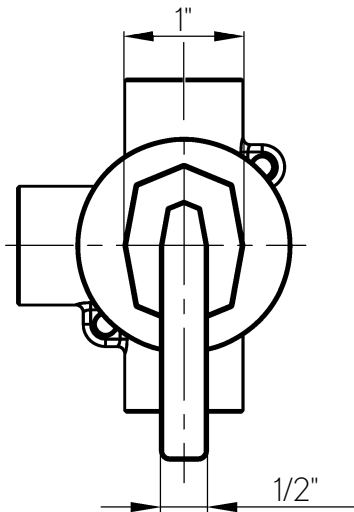

HEIR VOLUME CONTROL AND DIVERTER TRIM

Brushed Brass

18-17-T-BB

FEATURES

- Organic in form. Precise in detail. Heir is multi-faceted with a fresh attitude for today's modern bathroom.
- Solid brass construction with fine faceted detail
- This trim can be used as a volume control (with rough VC-RGH), a two-way diverter (with rough DIV-RGH) or a three-way diverter (with rough 3DV-RGH)
- Volume control controls on/off and volume functions for a single component in a shower system
- Diverters alternate flow between two or three water outlets
- Required roughs feature Fluhs quarter-turn ceramic disc cartridge or Kerox diverter cartridge
- Required rough (sold separately):
- Volume control VC-RGH
- Two-way diverter DIV-RGH
- Three-way diverter 3DV-RGH

✓ Limited lifetime. Commercial

AVAILABLE COLOR/FINISHES

Color	SKU	Description
	18-17-T-BB	Brushed Brass
	18-17-T-PN	Polished Nickel

SPECIFICATIONS

Handle style	Lever
Installation type	Concealed
Inlet connection	1/2" or 3/4" NPT
Outlet connection	1/2" or 3/4" NPT
Rough-in depth minimum	VC-RGH - 2-7/8", DIV-RGH - 2-1/2", 3DV-RGH - 2-3/8"
Rough-in depth maximum	VC-RGH - 3-5/8", DIV-RGH - 3-1/4", 3DV-RGH - 3-1/8"
Extension kit	5T1C0319NT + 5P0C0582NT
IAPMO	Yes

Heir Three-way Diverter

18-17-T

3DV-RGH Rough

Heir 2-way Diverter

18-17-T

DIV-RGH Rough

Heir Volume Control

18-17-T