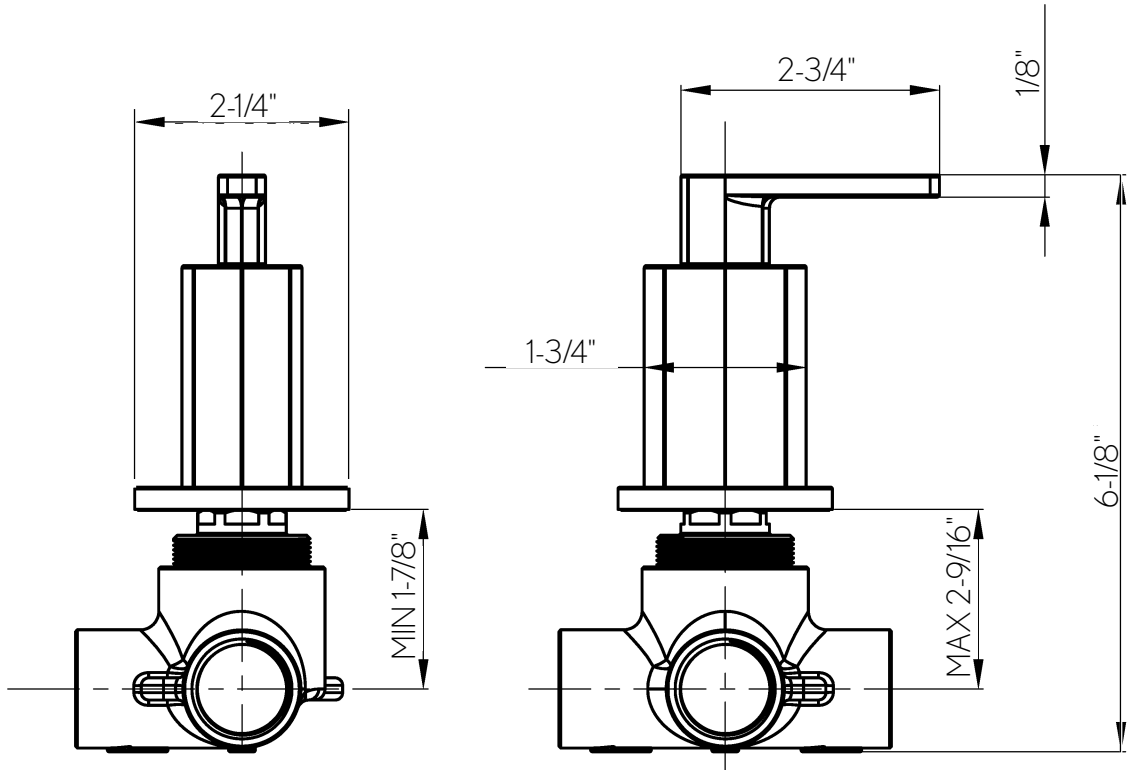

HEIR VOLUME CONTROL AND DIVERTER TRIM

Brushed Brass

18-17-T-BB

FEATURES

- Organic in form. Precise in detail. Heir is multi-faceted with a fresh attitude for today's modern bathroom.
- Solid brass construction with fine faceted detail
- This trim can be used as a volume control (with rough VC-RGH), a two-way diverter (with rough DIV-RGH) or a three-way diverter (with rough 3DV-RGH)
- Volume control controls on/off and volume functions for a single component in a shower system
- Diverters alternate flow between two or three water outlets
- Required roughs feature Fluhs quarter-turn ceramic disc cartridge or Kerox diverter cartridge
- Required rough (sold separately):
- Volume control VC-RGH
- Two-way diverter DIV-RGH
- Three-way diverter 3DV-RGH

✓ Limited lifetime. Commercial

AVAILABLE COLOR/FINISHES

SPECIFICATIONS

Handle style	Lever
Installation type	Concealed
Inlet connection	1/2" or 3/4" NPT
Outlet connection	1/2" or 3/4" NPT
Rough-in depth minimum	VC-RGH - 2-7/8", DIV-RGH - 2-1/2", 3DV-RGH - 2-3/8"
Rough-in depth maximum	VC-RGH - 3-5/8", DIV-RGH - 3-1/4", 3DV-RGH - 3-1/8"
Extension kit	5T1C0319NT + 5P0C0582NT
IAPMO	Yes

Color	SKU	Description
	18-17-T-BB	Brushed Brass
	18-17-T-PN	Polished Nickel

Heir Three-way Diverter

18-17-T

3DV-RGH Rough

Heir 2-way Diverter

18-17-T

DIV-RGH Rough

Heir Volume Control