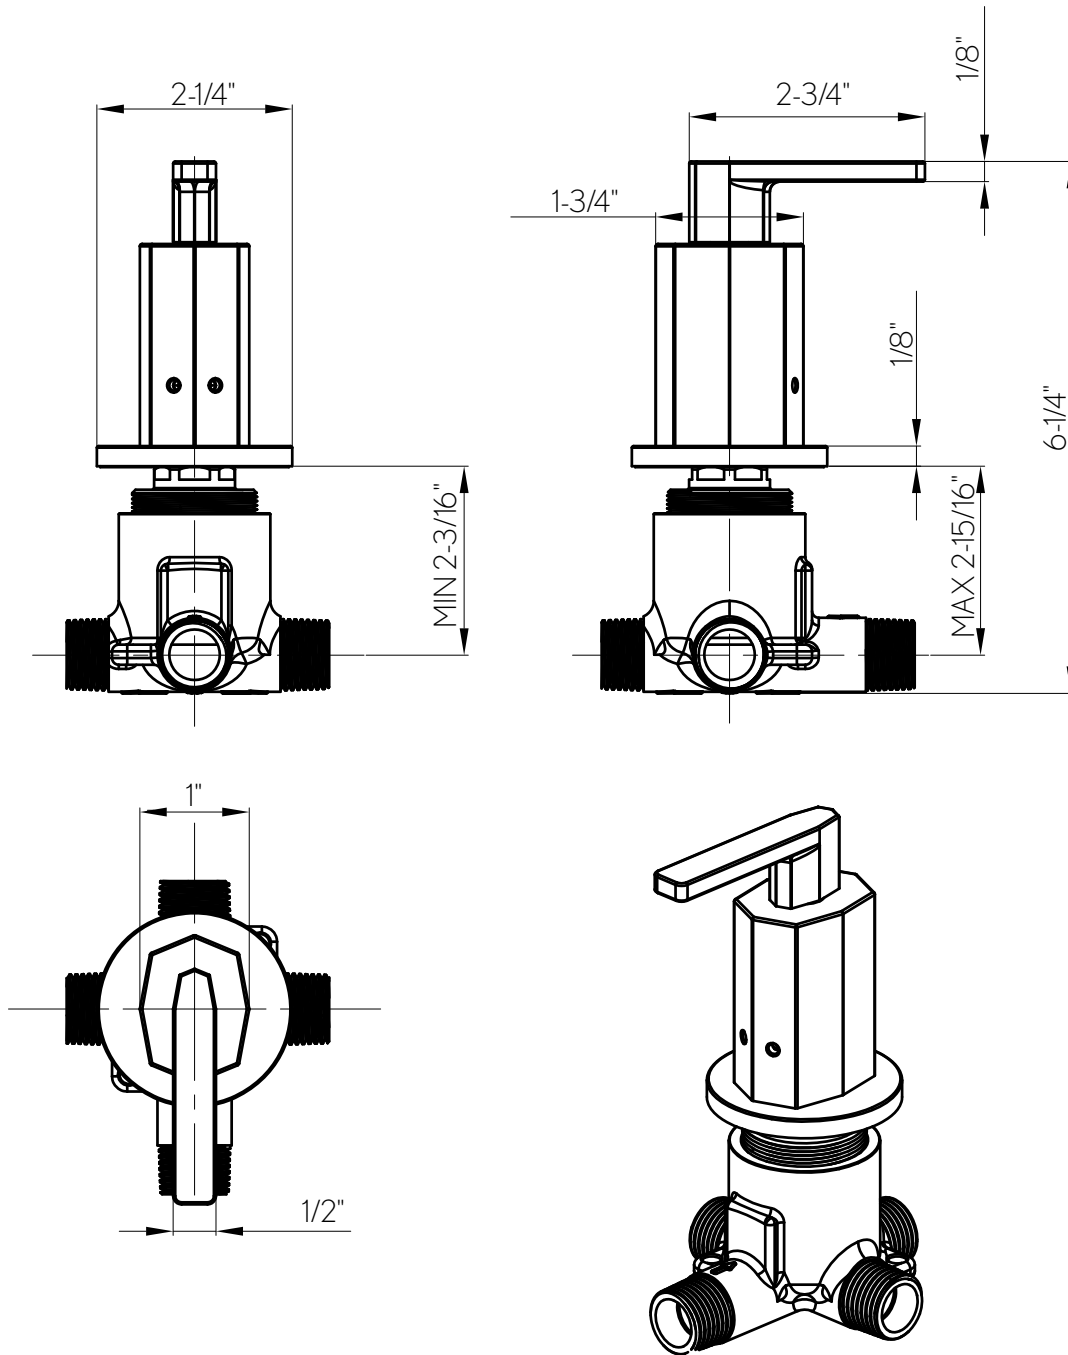

HEIR VOLUME CONTROL AND DIVERTER TRIM

Brushed Brass

18-17-T-BB

FEATURES

- Organic in form. Precise in detail. Heir is multi-faceted with a fresh attitude for today's modern bathroom.
- Solid brass construction with fine faceted detail
- This trim can be used as a volume control (with rough VC-RGH), a two-way diverter (with rough DIV-RGH) or a three-way diverter (with rough 3DV-RGH)
- Volume control controls on/off and volume functions for a single component in a shower system
- Diverters alternate flow between two or three water outlets
- Required roughs feature Fluhs quarter-turn ceramic disc cartridge or Kerox diverter cartridge
- Required rough (sold separately):
- Volume control VC-RGH
- Two-way diverter DIV-RGH
- Three-way diverter 3DV-RGH

✓ Limited lifetime. Commercial

AVAILABLE COLOR/FINISHES

SPECIFICATIONS

Handle style	Lever
Installation type	Concealed
Inlet connection	1/2" or 3/4" NPT
Outlet connection	1/2" or 3/4" NPT
Rough-in depth minimum	VC-RGH - 2-7/8", DIV-RGH - 2-1/2", 3DV-RGH - 2-3/8"
Rough-in depth maximum	VC-RGH - 3-5/8", DIV-RGH - 3-1/4", 3DV-RGH - 3-1/8"
Extension kit	5T1C0319NT + 5P0C0582NT
IAPMO	Yes

Color	SKU	Description
	18-17-T-BB	Brushed Brass
	18-17-T-PN	Polished Nickel

Heir Three-way Diverter

18-17-T

3DV-RGH Rough

Heir 2-way Diverter

18-17-T

DIV-RGH Rough

Heir Volume Control