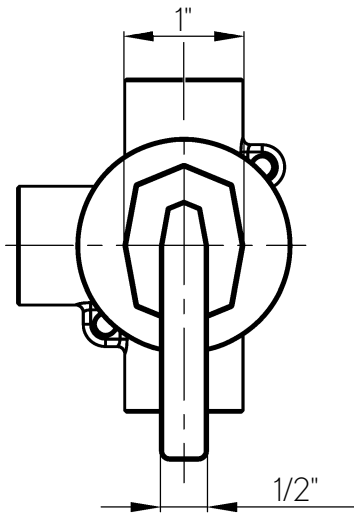

### SPECIFICATIONS

Handle style	Lever
Installation type	Concealed
Inlet connection	1/2" or 3/4" NPT
Outlet connection	1/2" or 3/4" NPT
Rough-in depth minimum	VC-RGH - 2-7/8", DIV-RGH - 2-1/2", 3DV-RGH - 2-3/8"
Rough-in depth maximum	VC-RGH - 3-5/8", DIV-RGH - 3-1/4", 3DV-RGH - 3-1/8"
Extension kit	5T1C0319NT + 5P0C0582NT
IAPMO	Yes

# Heir Three-way Diverter

18-17-T

3DV-RGH Rough

# Heir 2-way Diverter

18-17-T

DIV-RGH Rough