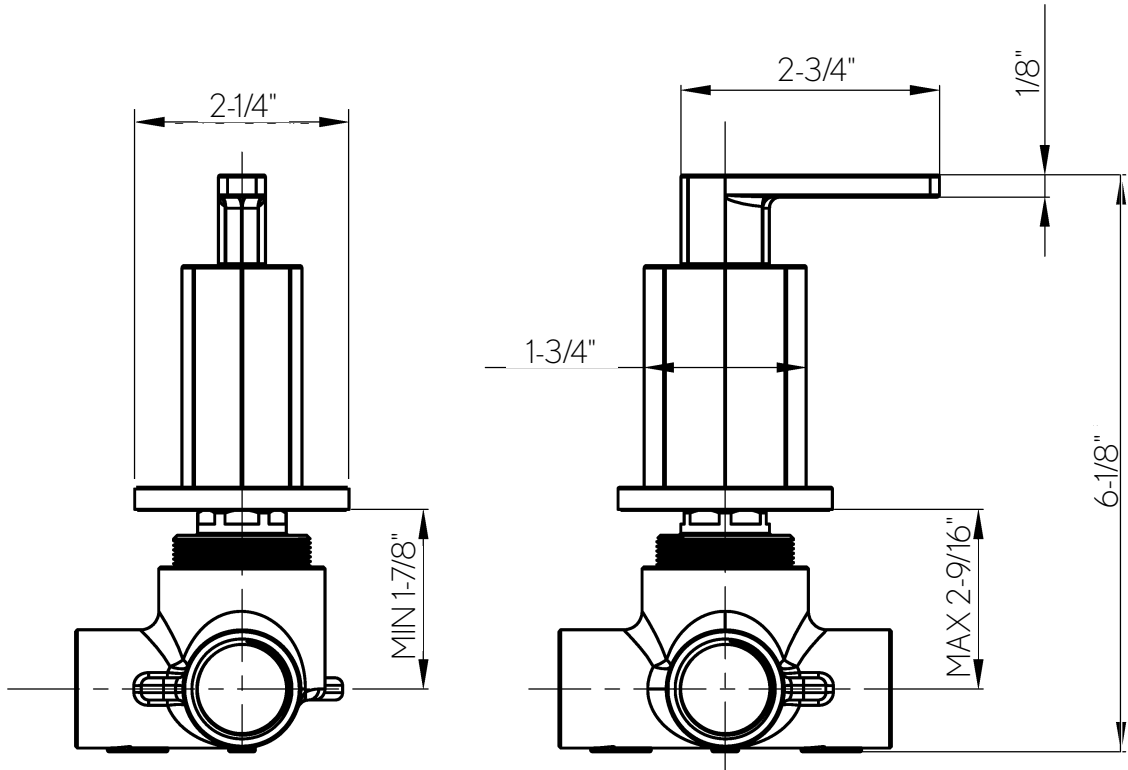

HEIR VOLUME CONTROL AND DIVERTER TRIM

Brushed Brass

18-17-T-BB

FEATURES

- Organic in form. Precise in detail. Heir is multi-faceted with a fresh attitude for today's modern bathroom.
- Solid brass construction with fine faceted detail
- This trim can be used as a volume control (with rough VC-RGH), a two-way diverter (with rough DIV-RGH) or a three-way diverter (with rough 3DV-RGH)
- Volume control controls on/off and volume functions for a single component in a shower system
- Diverters alternate flow between two or three water outlets
- Required roughs feature Fluhs quarter-turn ceramic disc cartridge or Kerox diverter cartridge
- Required rough (sold separately):
- Volume control VC-RGH
- Two-way diverter DIV-RGH
- Three-way diverter 3DV-RGH

✓ Limited lifetime. Commercial

AVAILABLE COLOR/FINISHES

Color	SKU	Description
	18-17-T-BB	Brushed Brass
	18-17-T-PN	Polished Nickel

SPECIFICATIONS

Handle style	Lever
Installation type	Concealed
Inlet connection	1/2" or 3/4" NPT
Outlet connection	1/2" or 3/4" NPT
Rough-in depth minimum	VC-RGH - 2-7/8", DIV-RGH - 2-1/2", 3DV-RGH - 2-3/8"
Rough-in depth maximum	VC-RGH - 3-5/8", DIV-RGH - 3-1/4", 3DV-RGH - 3-1/8"
Extension kit	5T1C0319NT + 5P0C0582NT
IAPMO	Yes

Heir Three-way Diverter

18-17-T

3DV-RGH Rough

Heir 2-way Diverter

18-17-T

DIV-RGH Rough

Heir Volume Control

18-17-T