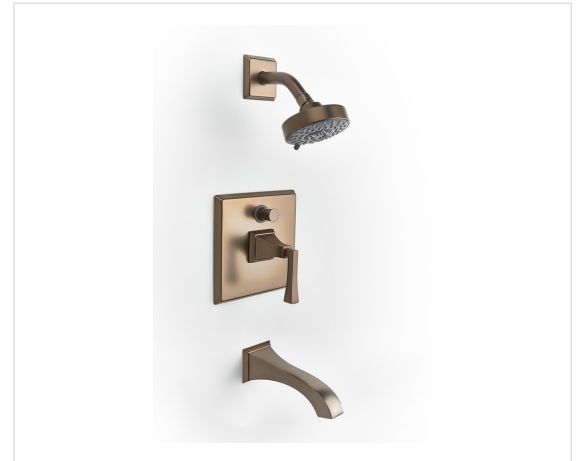

## LEYDEN PRESSURE-BALANCE TUB AND SHOWER SET TRIM WITH LEVER HANDLE - PHASE OUT

Bronze 2.0 GPM

14-14-T-BZ

### SPECIFICATIONS

Barcode	0
Number of water outlets	2
Handle style	Lever
Flow rate	3.5 GPM
Inlet connection size	1/2" NPT
Outlet connection size	1/2" NPT
Rough-in depth minimum	2-7/8"
Rough-in depth maximum	3-7/8"
Extension kit	5T1C0319NT + 5P0C0582NT
Installation type	Concealed
IAPMO	Yes
WaterSense	Yes - 2.0 GPM model
State of MA	Yes - 2.0 GPM model
Shower head flow rate	2.0 GPM

# Leyden Pressure-balance Shower Set Trim

14-15-T

14-15-175-T