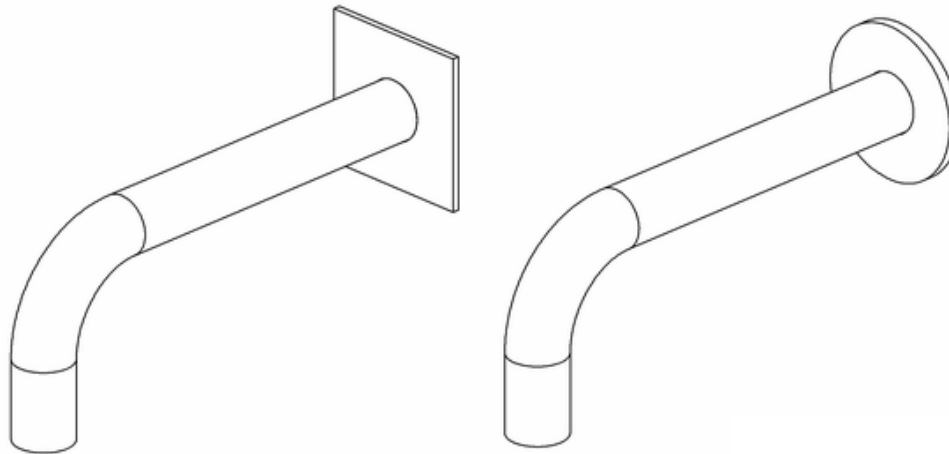

## MPRO WALL TUB SPOUT - PHASE OUT

Polished Nickel

US-PRO0370WN

### SPECIFICATIONS

Barcode	0
Spout reach	8"
Spout swivel	No
Inlet connection	1/2" NPT
Installation type	Wall mount

✔ Limited lifetime. Commercial

### AVAILABLE COLOR/FINISHES

Color	SKU	Description
	US-PRO0370WN	Polished Nickel

MPRO Wall Tub Spout  
US-PRO0370

crosswater<sup>x</sup>  
LONDON