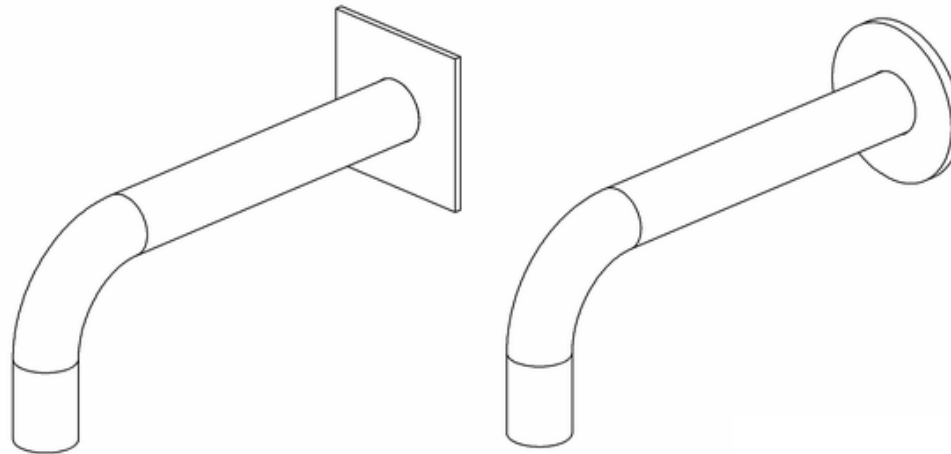

## MPRO WALL TUB SPOUT - PHASE OUT

Polished Nickel

US-PRO0370WN

### SPECIFICATIONS

Barcode	0
Spout reach	8"
Spout swivel	No
Inlet connection	1/2" NPT
Installation type	Wall mount

✔ Limited lifetime. Commercial

### AVAILABLE COLOR/FINISHES

Color	SKU	Description
	US-PRO0370WN	Polished Nickel

MPRO Wall Tub Spout  
US-PRO0370

crosswater<sup>x</sup>  
LONDON