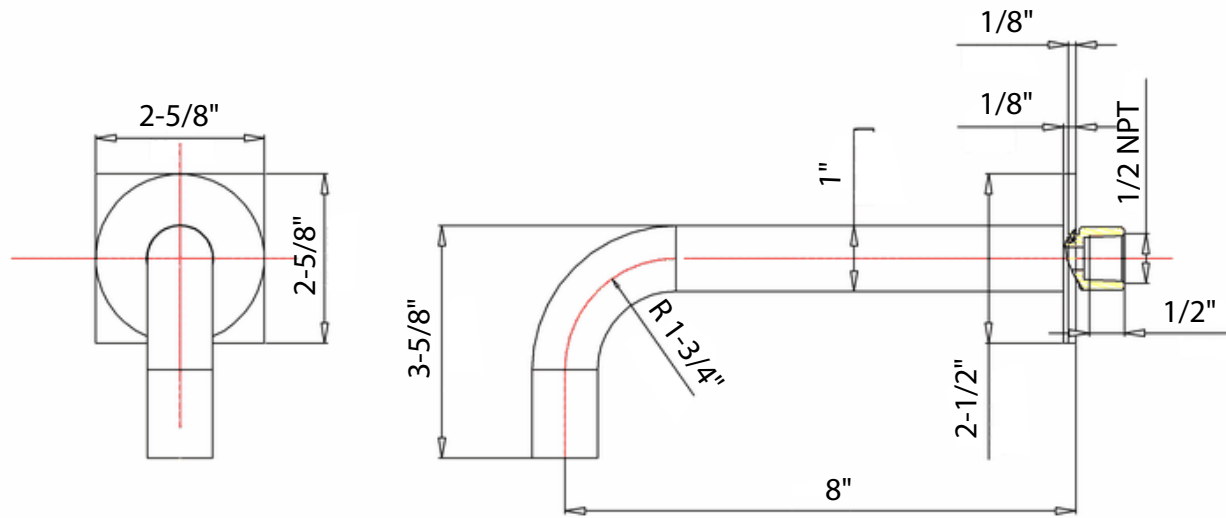

MPRO Wall Tub Spout
US-PRO0370

crosswater^x
LONDON