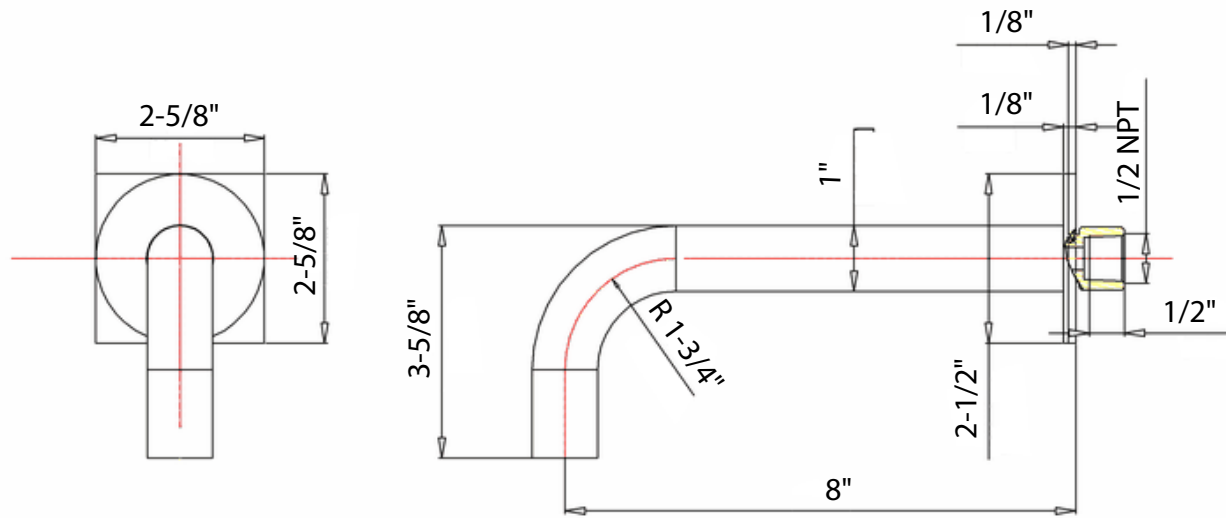

MPRO WALL TUB SPOUT - PHASE OUT

Polished Nickel

US-PRO0370WN

SPECIFICATIONS

Barcode	0
Spout reach	8"
Spout swivel	No
Inlet connection	1/2" NPT
Installation type	Wall mount

✔ Limited lifetime. Commercial

AVAILABLE COLOR/FINISHES

Color	SKU	Description
	US-PRO0370WN	Polished Nickel

MPRO Wall Tub Spout
US-PRO0370

crosswater^x
LONDON