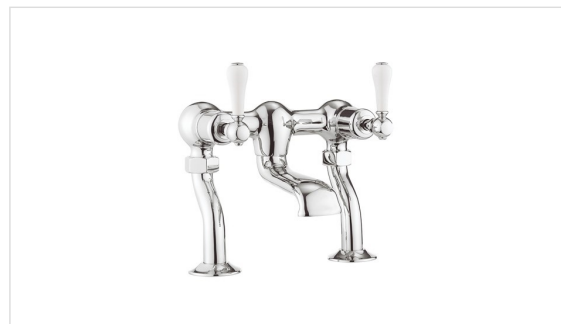

BELGRAVIA EXPOSED DECK TUB FAUCET WITH WHITE LEVER HANDLES

Polished Nickel

US-BL322DN_LV

FEATURES

- Exceptionally crafted, Belgravia lends an historic pedigree to traditional design
- Solid brass construction
- Fluhs quarter-turn ceramic disc cartridges
- For floor-mount installation, use with US-AA002ROUGH rough and US-BL002 floor-standing pillar legs
- For wall-mount installation, use with US-BL002 wall unions

SPECIFICATIONS

Barcode	0
Spout reach	6-1/2"
Height to spout	3-1/2"
Spout swivel	No
Handle style	Lever
Number of faucet holes	2
Deck thickness maximum	1-1/8"
Inlet connection	3/4" NPSM connectors
Tub filler flow rate	8.6 GPM at 60 PSI
Installation type	Deck mount
IAPMO	Yes
State of MA	Yes

✓ Limited Lifetime. Commercial

AVAILABLE COLOR/FINISHES

Color	SKU	Description
	US-BL322DN_LV	Polished Nickel

Belgravia Exposed Deck Tub Faucet US-BL322