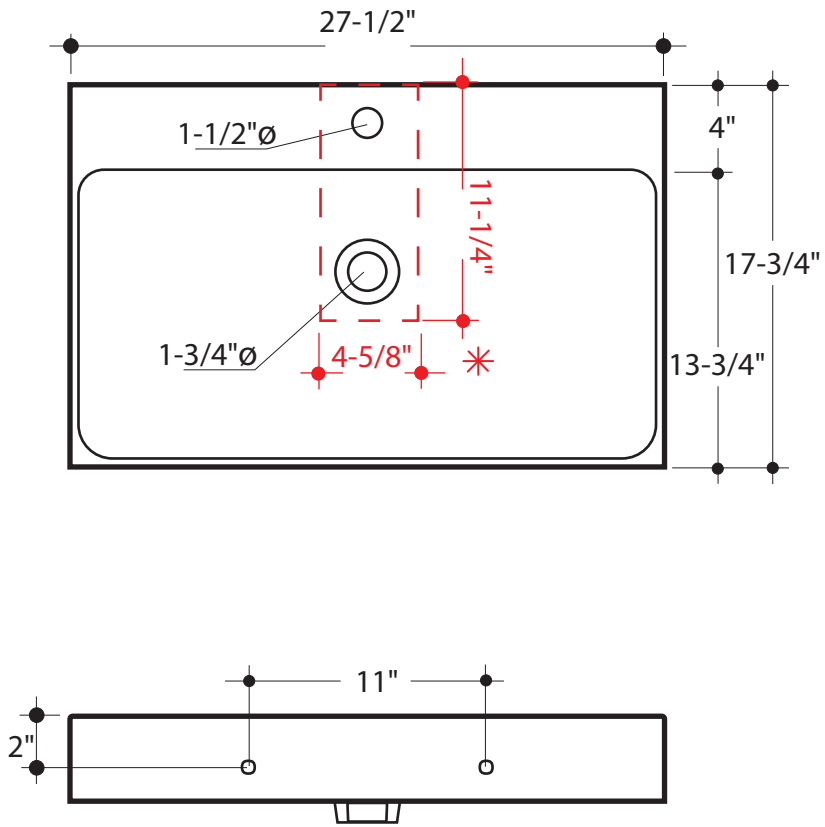

FEATURES

- Carb-compliant MDF with lacquer finish (White Gloss), melamine finish (Driftwood) or veneer finish (American Walnut)

SPECIFICATIONS

Vanity size	27-1/8" W x 17-3/8" D x 20-1/2" H
IAPMO	Yes
State of MA	Yes
Construction	Carb-compliant MDF with lacquer finish (White Gloss), melamine finish (Driftwood) or veneer finish (American Walnut)

MPRO 28" Vanity US-PRO28D

MPRO Top Drawer Organizer
US-PROORGTANT