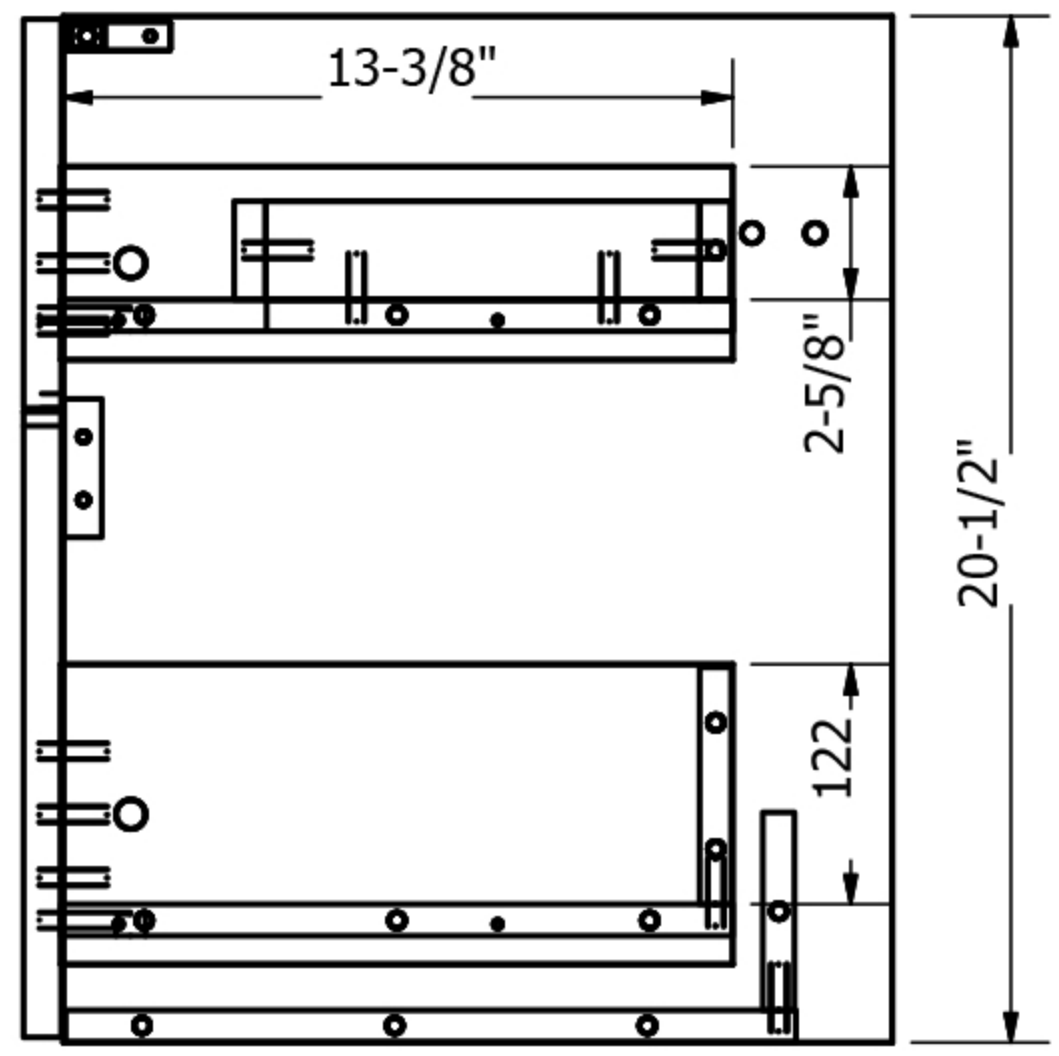

FEATURES

- Carb-compliant MDF with lacquer finish (White Gloss), melamine finish (Driftwood) or veneer finish (American Walnut)

SPECIFICATIONS

Vanity size	27-1/8" W x 17-3/8" D x 20-1/2" H
IAPMO	Yes
State of MA	Yes
Construction	Carb-compliant MDF with lacquer finish (White Gloss), melamine finish (Driftwood) or veneer finish (American Walnut)

MPRO 28" Vanity

US-PRO28D

MPRO Top Drawer Organizer
US-PROORGTANT