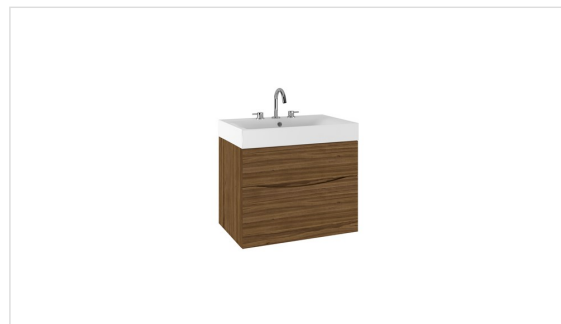

MPRO 28" VANITY ONLY - PHASE OUT

MPRO28" American Walnut Vanity

US-PRO28DAW+

FEATURES

- MPRO combines iconic definition with versatile style and superb functionality
- Space-saving design offers a clean, streamlined look
- Two drawers provide ample storage
- Vanity includes mounting brackets and SlowClose hardware
- Basin available undrilled, or with one or three faucet holes (sold separately)
- Bottom drawer organizers are also available (sold separately)

FEATURES

- Carb-compliant MDF with lacquer finish (White Gloss), melamine finish (Driftwood) or veneer finish (American Walnut)

SPECIFICATIONS

Vanity size	27-1/8" W x 17-3/8" D x 20-1/2" H
IAPMO	Yes
State of MA	Yes
Construction	Carb-compliant MDF with lacquer finish (White Gloss), melamine finish (Driftwood) or veneer finish (American Walnut)

✓ 5 years

AVAILABLE COLOR/FINISHES

Color	SKU	Description
	US-PRO28DAW+	American Walnut
	US-PRO28DWG+	White Gloss

MPRO 28" basin (no holes) US-PRO280

MPRO 28" basin (one hole) US-PRO281

MPRO 28" basin (three holes) US-PRO283