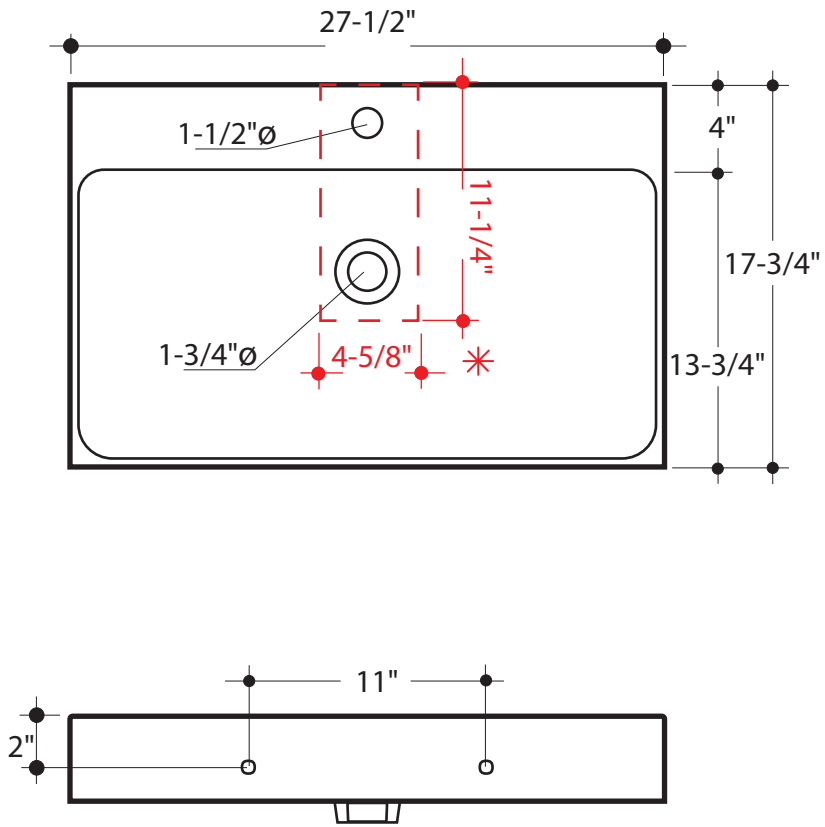

FEATURES

- Carb-compliant MDF with lacquer finish (White Gloss), melamine finish (Driftwood) or veneer finish (American Walnut)

SPECIFICATIONS

Vanity size	27-1/8" W x 17-3/8" D x 20-1/2" H
IAPMO	Yes
State of MA	Yes
Construction	Carb-compliant MDF with lacquer finish (White Gloss), melamine finish (Driftwood) or veneer finish (American Walnut)

MPRO 28" Vanity

US-PRO28D

MPRO Top Drawer Organizer
US-PROORGTANT