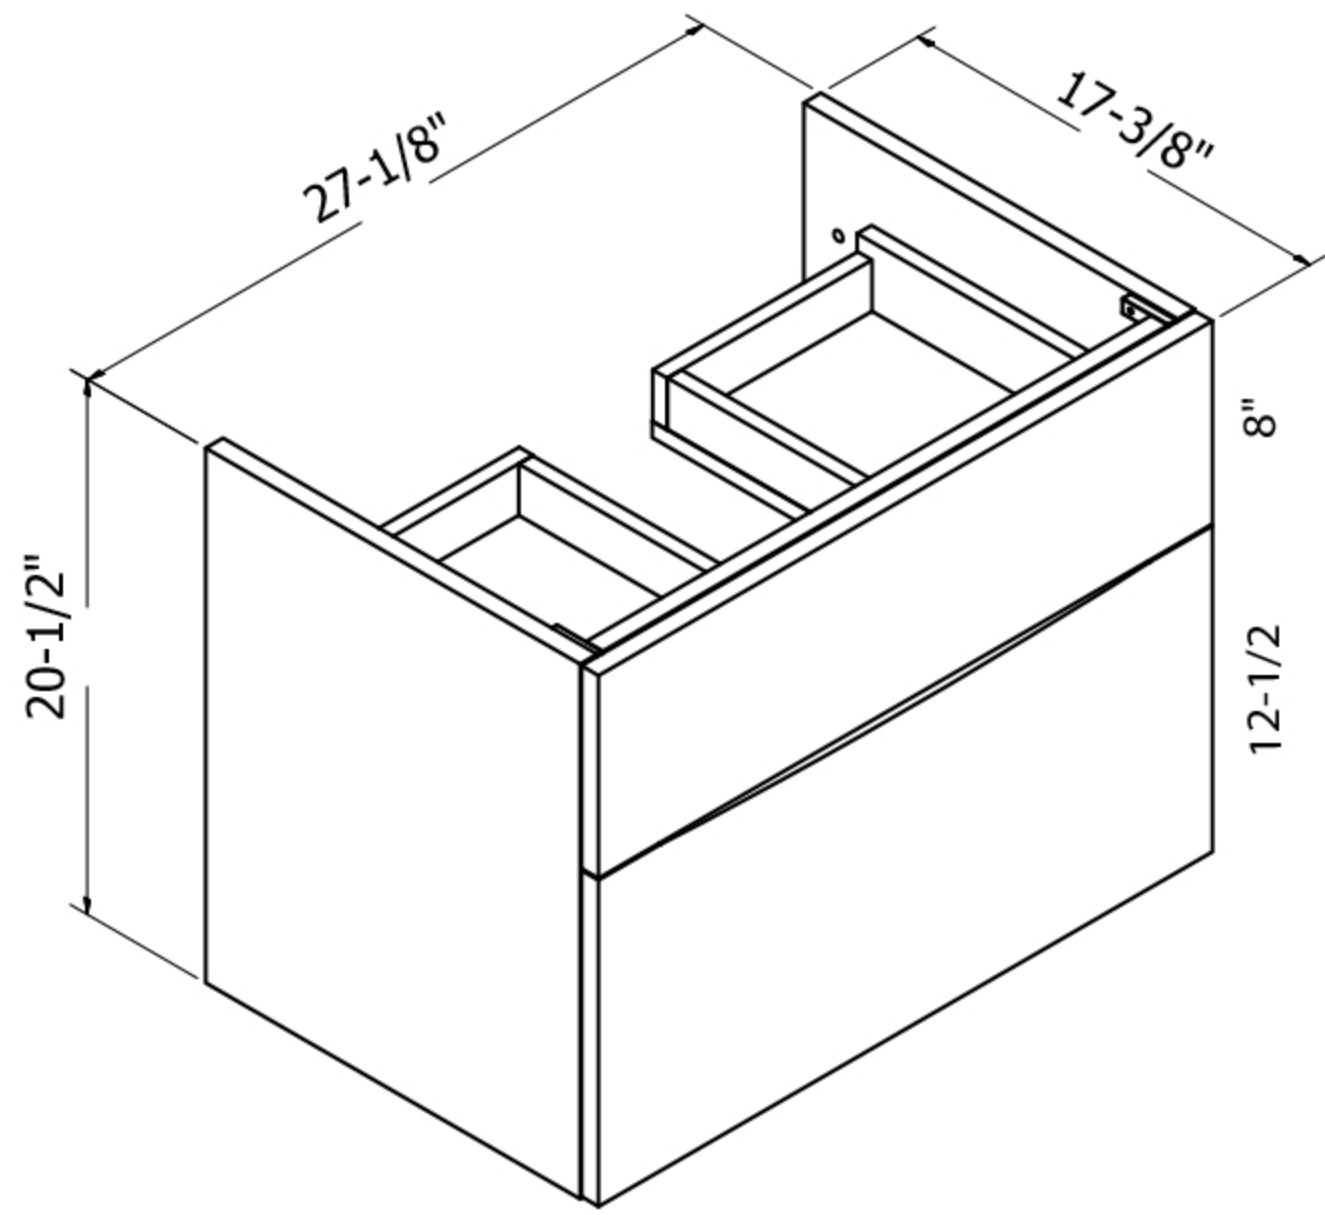

MPRO 28" Vanity

US-PRO28D