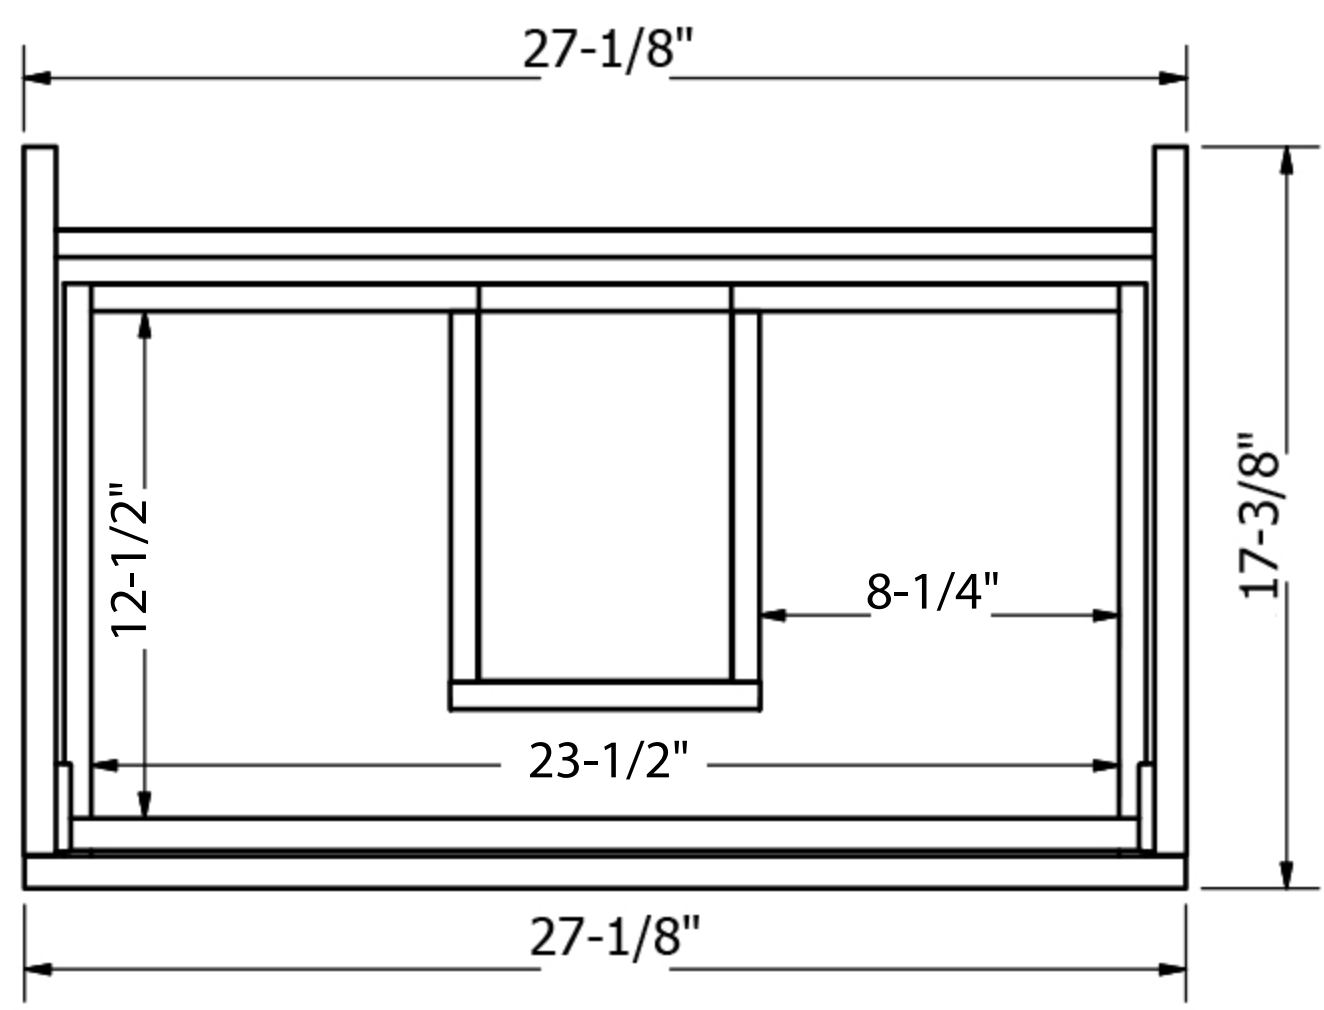

MPRO 28" Vanity

US-PRO28D