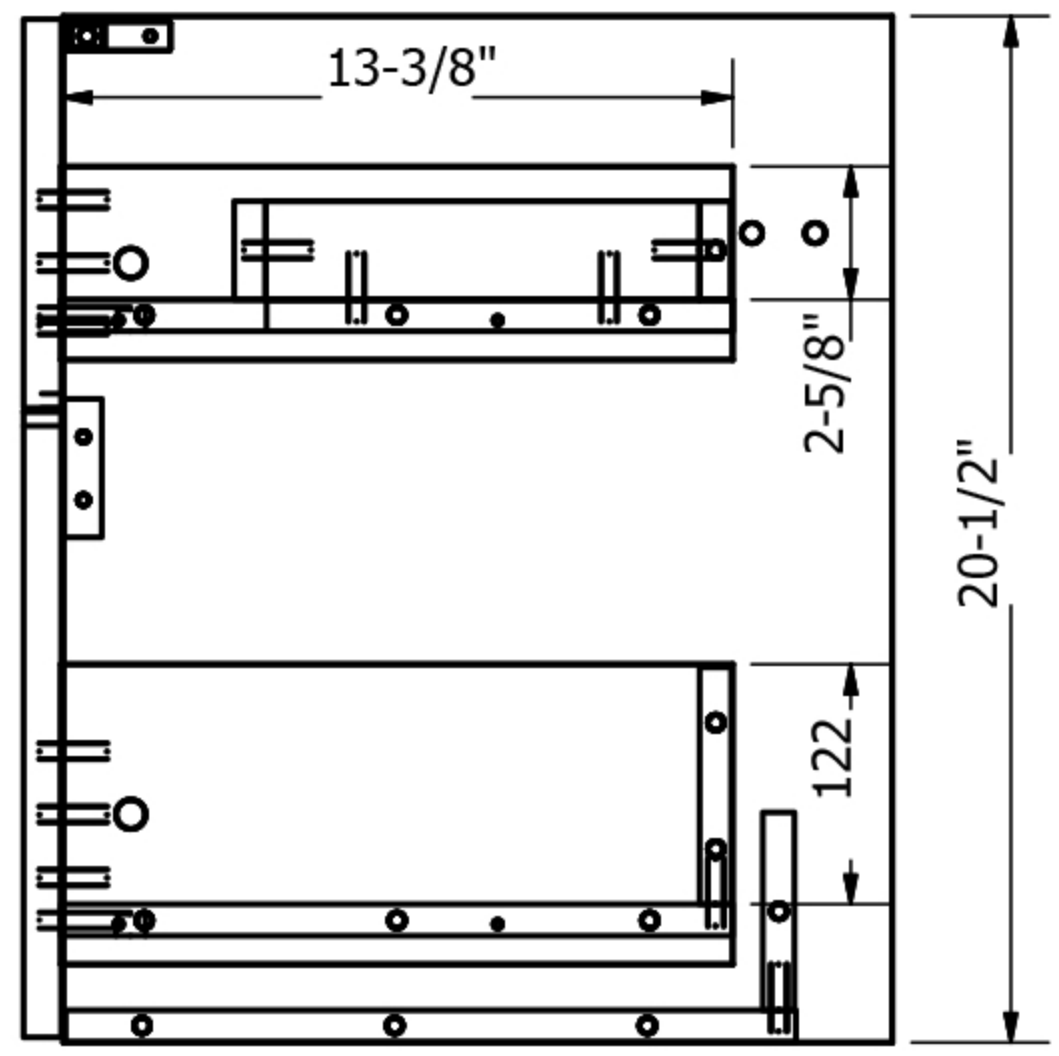

FEATURES

- Carb-compliant MDF with lacquer finish (White Gloss), melamine finish (Driftwood) or veneer finish (American Walnut)

SPECIFICATIONS

Vanity size	27-1/8" W x 17-3/8" D x 20-1/2" H
IAPMO	Yes
State of MA	Yes
Construction	Carb-compliant MDF with lacquer finish (White Gloss), melamine finish (Driftwood) or veneer finish (American Walnut)

MPRO 28" Vanity US-PRO28D

MPRO Top Drawer Organizer
US-PROORGTANT