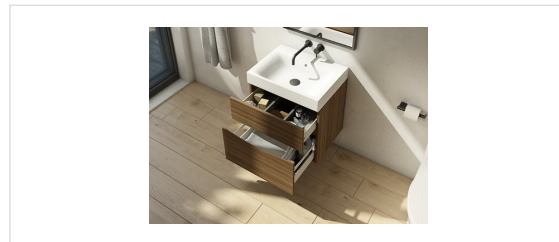

### FEATURES

- MPRO combines iconic definition with versatile style and superb functionality
- Space-saving design offers a clean, streamlined look
- Two drawers provide ample storage
- Vanity includes mounting brackets and SlowClose hardware
- Basin available undrilled, or with one or three faucet holes (sold separately)
- Bottom-drawer organizers are also available (sold separately)