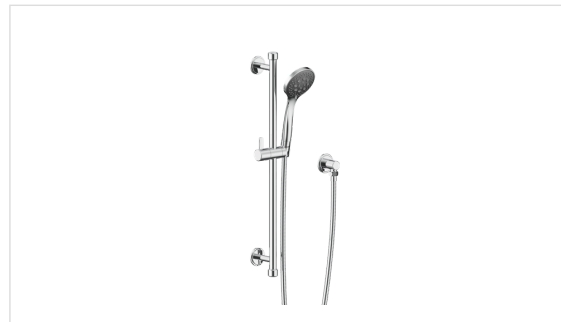

DARBY HANDSHOWER RAIL SET

Polished Chrome

15-30-PC

FEATURES

- Classic meets Art Deco in a statement of distinctive luxury with Darby
- Set includes handshower, hose, slide rail and wall outlet
- Adjustable two-function spray
- EasyClean anti-limescale nozzles
- 60" decorative metal hose
- Handshower includes vacuum breaker and flow restrictor
- 26" adjustable bar with bracket

SPECIFICATIONS

Handshower hose length	60"
Inlet connection size	1/2" NPT
Installation type	Wall mount
IAPMO	Yes
Overall length	26"
Type	Multi function
Flow rate	1.75 GPM

✓ Limited lifetime. Commercial

AVAILABLE COLOR/FINISHES

Color	SKU	Description
	15-30-PC	White Gloss
	15-30-PN	Polished Nickel
	15-30-SN	Satin Nickel