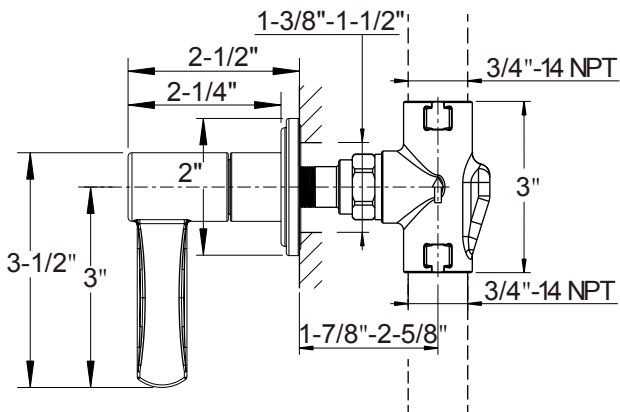

DARBY VOLUME CONTROL AND DIVERTER TRIM

Polished chrome

15-17-T-PC

FEATURES

- Classic meets Art Deco in a statement of distinctive luxury with Darby
- This trim can be used as a volume control (with rough VC-RGH), a two-way diverter (with rough DIV-RGH) or a three-way diverter (with rough 3DV-RGH)
- Volume control controls on/off and volume functions for a single component in a shower system
- Diverters alternate flow between two or three water outlets
- Required roughs feature Fluhs quarter-turn ceramic disc volume control cartridge or Kerox diverter cartridge
- Required rough (sold separately):
- Volume control VC-RGH
- Two-way diverter DIV-RGH
- Three-way diverter 3DV-RGH

✓ Limited lifetime. Commercial

AVAILABLE COLOR/FINISHES

SPECIFICATIONS

Finish	Polished chrome
Barcode	5055806072442
Handle style	Lever
Inlet connection size	1/2" or 3/4" NPT
Outlet connection size	1/2" or 3/4" NPT
Rough-in depth minimum	VC-RGH - 2-7/8", DIV-RGH - 2-1/2", 3DV-RGH - 2-3/8"
Rough-in depth maximum	VC-RGH - 3-5/8", DIV-RGH - 3-1/4", 3DV-RGH - 3-1/8"
Extension kit	5T1C0319NT + 5P0C0582NT
Installation type	Concealed
IAPMO	Yes
State of MA	Yes

Color	SKU	Description
	15-17-T-PC	Polished Chrome
	15-17-T-PN	Polished Nickel
	15-17-T-SN	Satin Nickel

Darby Volume Control and Diverter Trim 15-17-T

Volume Control - with VC-RGH Valve

2-way Diverter - with DIV-RGH Valve