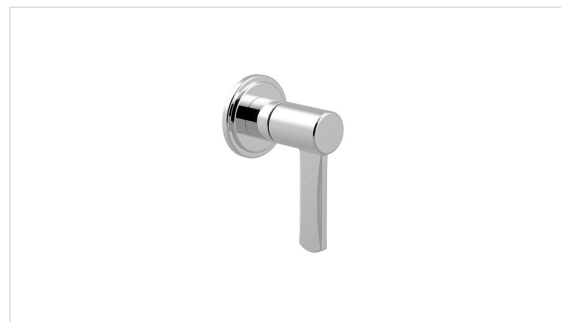

DARBY VOLUME CONTROL AND DIVERTER TRIM

Polished chrome

15-17-T-PC

FEATURES

- Classic meets Art Deco in a statement of distinctive luxury with Darby
- This trim can be used as a volume control (with rough VC-RGH), a two-way diverter (with rough DIV-RGH) or a three-way diverter (with rough 3DV-RGH)
- Volume control controls on/off and volume functions for a single component in a shower system
- Diverters alternate flow between two or three water outlets
- Required roughs feature Fluhs quarter-turn ceramic disc volume control cartridge or Kerox diverter cartridge
- Required rough (sold separately):
- Volume control VC-RGH
- Two-way diverter DIV-RGH
- Three-way diverter 3DV-RGH

✓ Limited lifetime. Commercial

AVAILABLE COLOR/FINISHES

SPECIFICATIONS

Finish	Polished chrome
Barcode	5055806072442
Handle style	Lever
Inlet connection size	1/2" or 3/4" NPT
Outlet connection size	1/2" or 3/4" NPT
Rough-in depth minimum	VC-RGH - 2-7/8", DIV-RGH - 2-1/2", 3DV-RGH - 2-3/8"
Rough-in depth maximum	VC-RGH - 3-5/8", DIV-RGH - 3-1/4", 3DV-RGH - 3-1/8"
Extension kit	5T1C0319NT + 5P0C0582NT
Installation type	Concealed
IAPMO	Yes
State of MA	Yes

Color	SKU	Description
	15-17-T-PC	Polished Chrome
	15-17-T-PN	Polished Nickel
	15-17-T-SN	Satin Nickel

Darby Volume Control and Diverter Trim 15-17-T

Volume Control - with VC-RGH Valve

2-way Diverter - with DIV-RGH Valve

3-way Diverter - with 3DV-RGH Valve