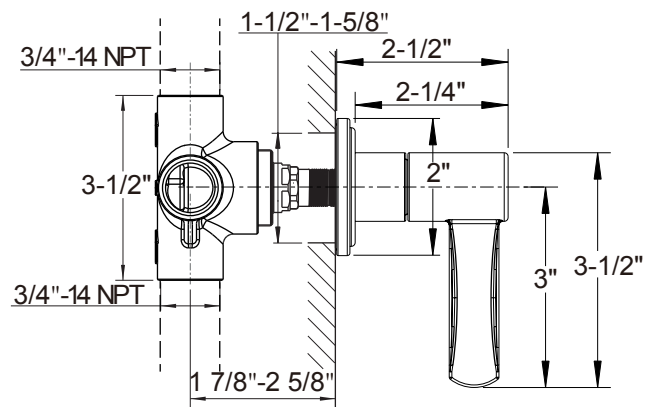

DARBY VOLUME CONTROL AND DIVERTER TRIM

Polished chrome

15-17-T-PC

FEATURES

- Classic meets Art Deco in a statement of distinctive luxury with Darby
- This trim can be used as a volume control (with rough VC-RGH), a two-way diverter (with rough DIV-RGH) or a three-way diverter (with rough 3DV-RGH)
- Volume control controls on/off and volume functions for a single component in a shower system
- Diverters alternate flow between two or three water outlets
- Required roughs feature Fluhs quarter-turn ceramic disc volume control cartridge or Kerox diverter cartridge
- Required rough (sold separately):
- Volume control VC-RGH
- Two-way diverter DIV-RGH
- Three-way diverter 3DV-RGH

✓ Limited lifetime. Commercial

AVAILABLE COLOR/FINISHES

SPECIFICATIONS

Finish	Polished chrome
Barcode	5055806072442
Handle style	Lever
Inlet connection size	1/2" or 3/4" NPT
Outlet connection size	1/2" or 3/4" NPT
Rough-in depth minimum	VC-RGH - 2-7/8", DIV-RGH - 2-1/2", 3DV-RGH - 2-3/8"
Rough-in depth maximum	VC-RGH - 3-5/8", DIV-RGH - 3-1/4", 3DV-RGH - 3-1/8"
Extension kit	5T1C0319NT + 5P0C0582NT
Installation type	Concealed
IAPMO	Yes
State of MA	Yes

Color	SKU	Description
	15-17-T-PC	Polished Chrome
	15-17-T-PN	Polished Nickel
	15-17-T-SN	Satin Nickel

Darby Volume Control and Diverter Trim 15-17-T

Volume Control - with VC-RGH Valve

2-way Diverter - with DIV-RGH Valve