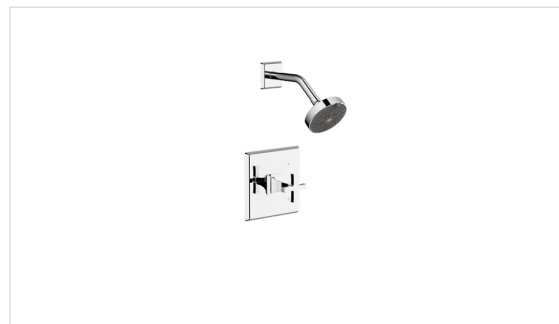

LEYDEN PRESSURE-BALANCE SHOWER SET TRIM WITH CROSS HANDLE

Polished Chrome

14X-15-T-PC

FEATURES

- Strong, polished, and with tapered details, the streamlined beauty of Leyden completes a sophisticated and powerful bathroom design
- Shower head features adjustable five-function spray
- Required rough features Kerox pressure-balance cartridge
- The pressure-balance cartridge senses and controls the ratio of hot water to cold and reacts to relative changes in either hot or cold water pressure to maintain balanced pressure.
- Required rough (sold separately): PBS-RGH

SPECIFICATIONS

Finish	Polished chrome
Number of water outlets	1
Handle style	Cross
Shower head flow rate	1.75 GPM
Flow rate	3-5 GPM
Inlet connection size	1/2" NPT
Outlet connection size	1/2" NPT
Rough-in depth minimum	2-7/8"
Rough-in depth maximum	3-7/8"
Extension kit	5T1C0319NT + 5P0C0582NT
Installation type	Concealed

✓ Limited lifetime. Commercial

AVAILABLE COLOR/FINISHES

Color	SKU	Description
	14X-15-T-PC	Polished Chrome
	14X-15-T-PN	Polished Nickel
	14X-15-T-SN	Satin Nickel

Leyden Pressure-balance Shower Set Trim
14X-15-T