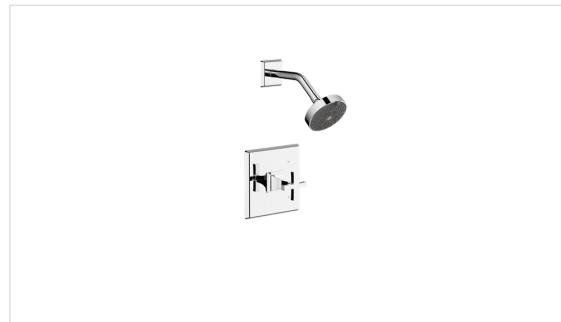

LEYDEN PRESSURE-BALANCE SHOWER SET TRIM WITH CROSS HANDLE

Polished Chrome

14X-15-T-PC

FEATURES

- Strong, polished, and with tapered details, the streamlined beauty of Leyden completes a sophisticated and powerful bathroom design
- Shower head features adjustable five-function spray
- Required rough features Kerox pressure-balance cartridge
- The pressure-balance cartridge senses and controls the ratio of hot water to cold and reacts to relative changes in either hot or cold water pressure to maintain balanced pressure.
- Required rough (sold separately): PBS-RGH

SPECIFICATIONS

Finish	Polished chrome
Number of water outlets	1
Handle style	Cross
Flow rate	3-5 GPM
Inlet connection size	1/2" NPT
Outlet connection size	1/2" NPT
Rough-in depth minimum	2-7/8"
Rough-in depth maximum	3-7/8"
Extension kit	5T1C0319NT + 5P0C0582NT
Installation type	Concealed
Shower head flow rate	1.75 GPM

✔ Limited lifetime. Commercial

AVAILABLE COLOR/FINISHES

Color	SKU	Description
	14X-15-T-PC	Polished Chrome
	14X-15-T-PN	Polished Nickel
	14X-15-T-SN	Satin Nickel

Leyden Pressure-balance Shower Set Trim
14X-15-T