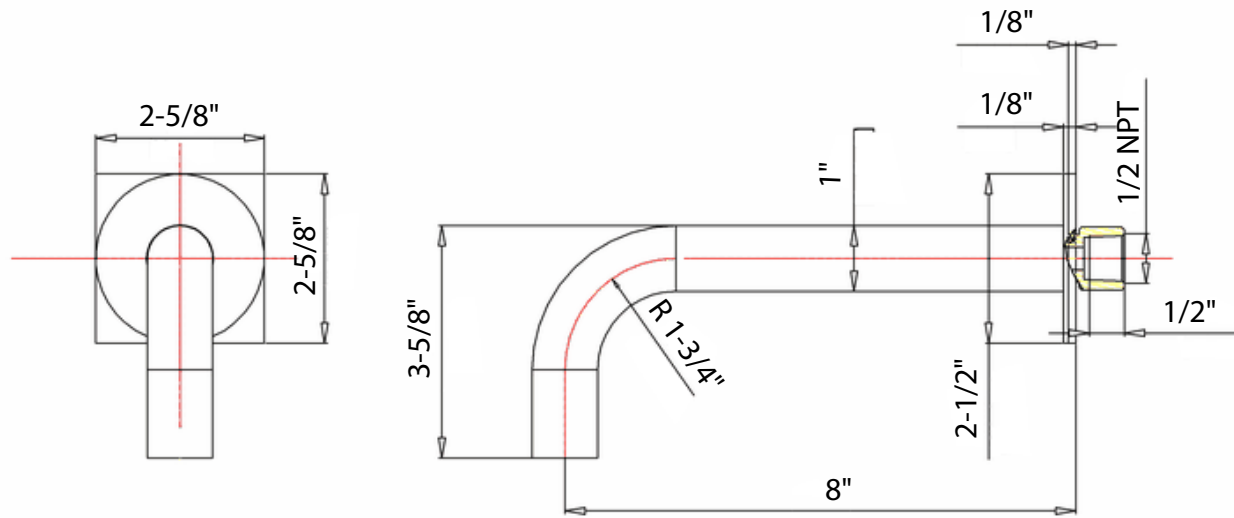

MPRO Wall Tub Spout
US-PRO0370

crosswater^x
LONDON