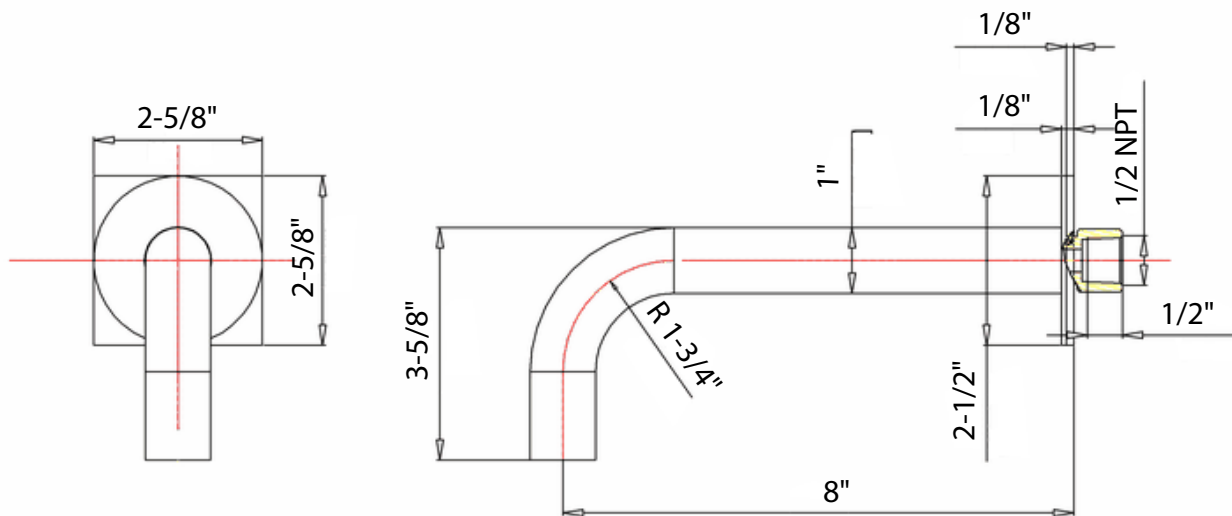

MPRO Wall Tub Spout
US-PRO0370

crosswater^x
LONDON