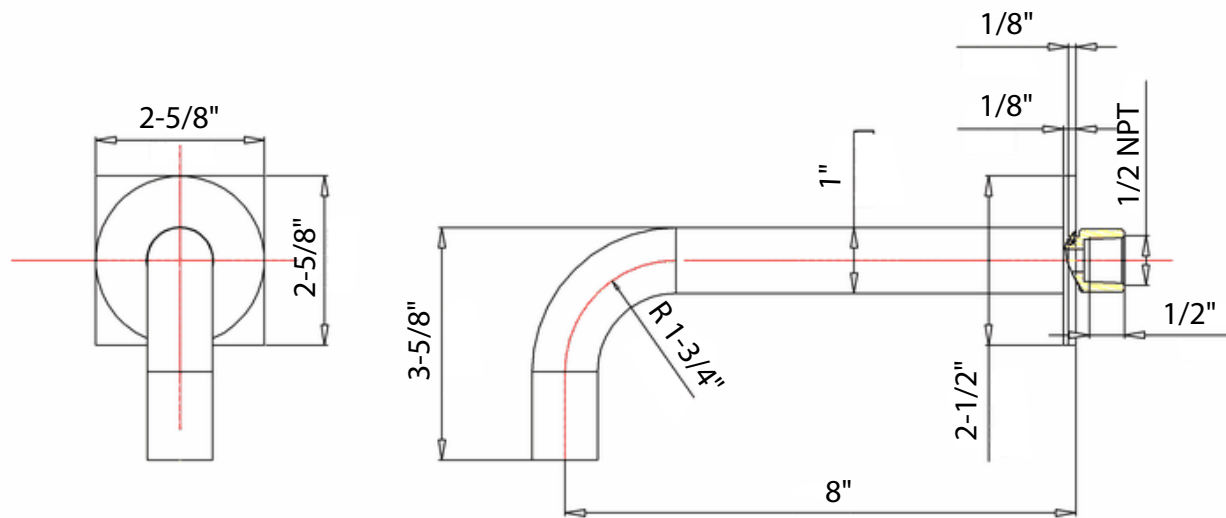

MPRO Wall Tub Spout
US-PRO0370

crosswater^x
LONDON