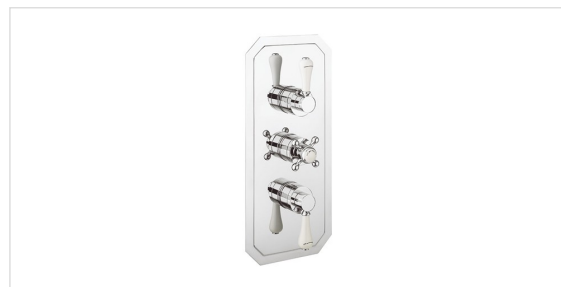

BELGRAVIA 3000 THERMOSTATIC VALVE TRIM WITH INTEGRATED VOLUME CONTROL/TWO-WAY DIVERTER AND WHITE OR METAL LEVER HANDLES

Polished Chrome

US-BL3000RC_L

FEATURES

- Exceptionally crafted, Belgravia lends an historic pedigree to traditional design
- Integrated volume control and volume control/diverter for 3 water outlets
- Required rough features Vernet thermostatic cartridge
- The thermostatic valve senses and controls the actual water temperature and blends hot water with cold water to ensure constant, safe temperatures, preventing scalding.
- Required rough (sold separately): US-WLBP3000R

SPECIFICATIONS

Finish	Polished Chrome
Extension kit	US-EK2000C
Barcode	5055806087910
Number of water outlets	3
Handle style	Cross and lever
Flow rate	12 GPM
Inlet connection size	3/4" NPT
Outlet connection size	3/4" NPT
Installation type	Concealed
Extension kit	EK2000
Rough-in depth minimum	3"
Rough-in depth maximum	4"
IAPMO	Yes
State of MA	Yes

✔ Limited lifetime. Commercial

AVAILABLE COLOR/FINISHES

Color	SKU	Description
	US-BL3000RC_L	Polished Chrome
	US-BL3000RN_L	Polished Nickel

Belgravia 2000/3000 Thermostatic Valve Trim

US-BL2000_LV

US-BL3000_LV