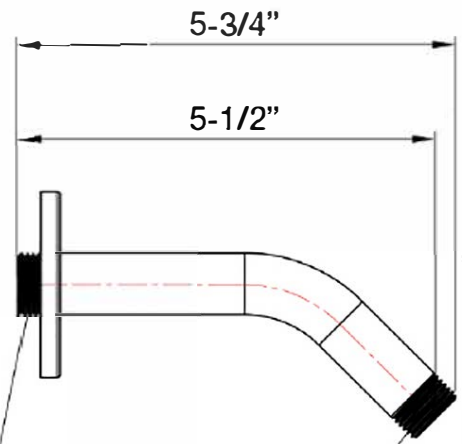

1/2-14NPSM-2A