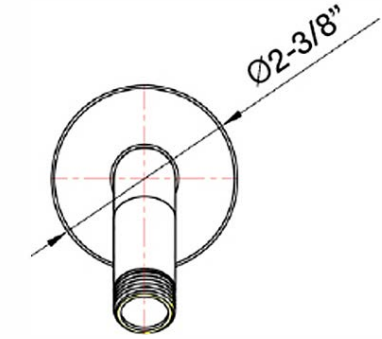

Modern Shower Arm and Flange
US-PRO664

1/2-14NPT-2A