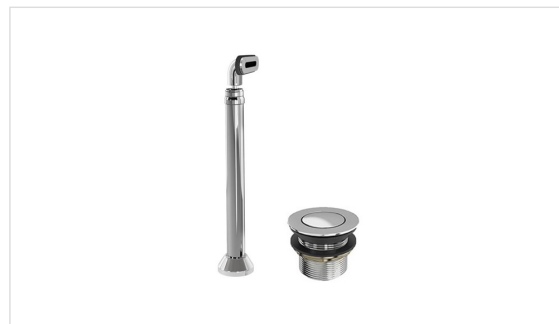

EXPOSED BATH WASTE AND OVERFLOW

Polished Chrome

US-CW12C

FEATURES

- Push-touch operated
- Solid brass construction
- Fully polished and plated for exposed applications
- For use with: Formoso Petite US-N1ACS, Formoso Grande US-N2ACS, Nuvola US-N22CS, Palermo Petite US-N4CCS, Palermo Grande US-N5CCS, Puro US-N15CS, Sontuoso US-N8ECS, Teardrop Petite US-M10FCS, Teardrop Grande US-M11FCS

SPECIFICATIONS

Finish	Polished Chrome
Drain hole diameter	2"
Drain style	Toe activated
Type	Waste and overflow
IAPMO	Yes
State of MA	Yes

✓ Limited lifetime. Commercial

AVAILABLE COLOR/FINISHES

Color	SKU	Description
	US-CW12C	Polished Chrome
	US-CW12N	Polished Nickel
	US-CW12BB	Brushed Brass
	US-CW12MB	Matte Black