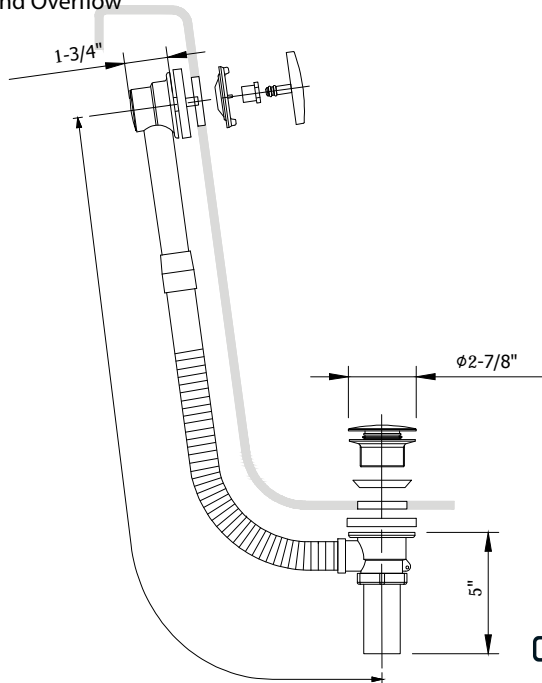

CLIC CLAC BATH WASTE AND OVERFLOW

Polished Chrome

US-BTW0201C

FEATURES

- Push-touch operated
- Solid brass construction
- For use with: Waldorf US-WF_BTWBATH
- For above floor installation

SPECIFICATIONS

Finish	Polished Chrome
Barcode	5055833662449
Drain hole diameter	2"
Drain style	Clic clac
Type	Waste and overflow

✔ Limited lifetime. Commercial

AVAILABLE COLOR/FINISHES

Color	SKU	Description
	US-BTW0201C	Polished Chrome
	US-BTW0201N	Polished Nickel
	US-BTW0201V	Satin Nickel

Clic Clac Bath Waste and Overflow
US-BTW0201