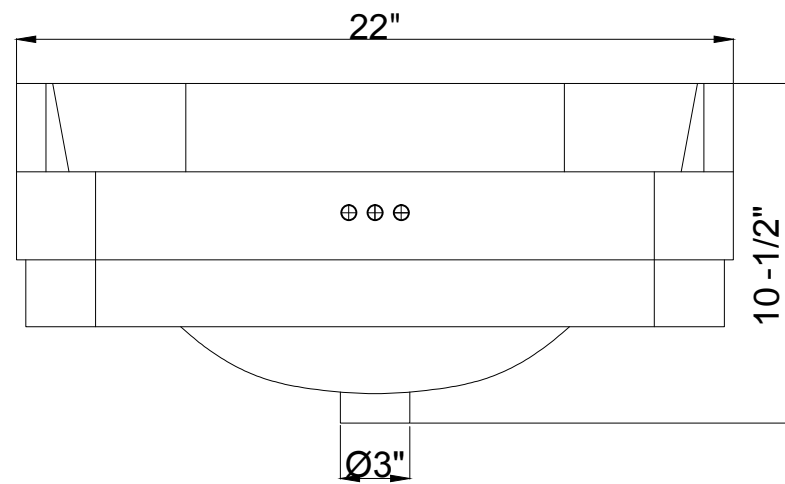

Edwardian 22" Basin
US-B4