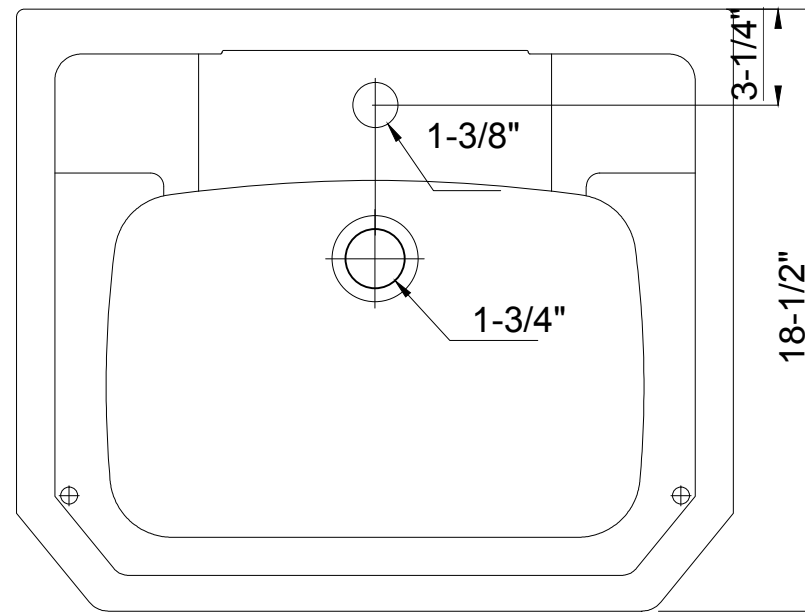

## EDWARDIAN 22" PEDESTAL BASIN

Edwardian 22" Three-hole Pedestal Basin

US-EDW223PB

### FEATURES

- Classic embodies European design with generous proportions and elegant scale
- Set includes single-hole or three-hole basin and pedestal base
- Made of fine vitreous china
- Size: 22" W x 18-1/2" D x 35-1/2" H

### SPECIFICATIONS

Barcode	Basin 5055806001473 / Pedestal 5055806005105
Color	White
Material	Vitreous china
Width	22"
Depth	18-1/2"
Height	35-1/2"
Inside bowl dimensions	15-3/4" x 10-1/4" x 6-1/8"
Overflow	Yes
IAPMO	Yes
Components	BASINS

✓ Limited lifetime. Commercial

Edwardian 22" Basin  
US-B4

Edwardian Pedestal Base  
US-P1