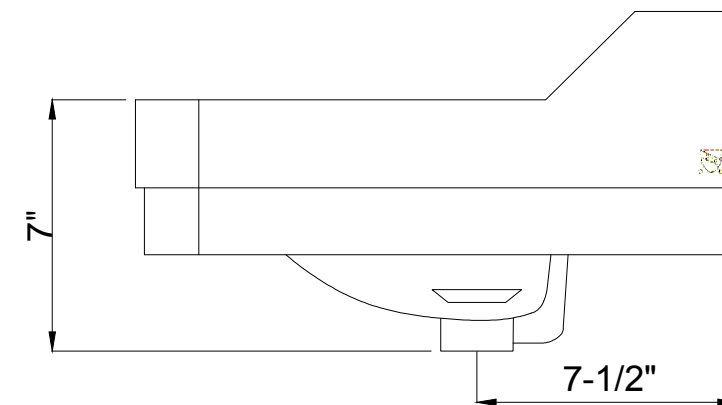

Edwardian 22" Basin
US-B4