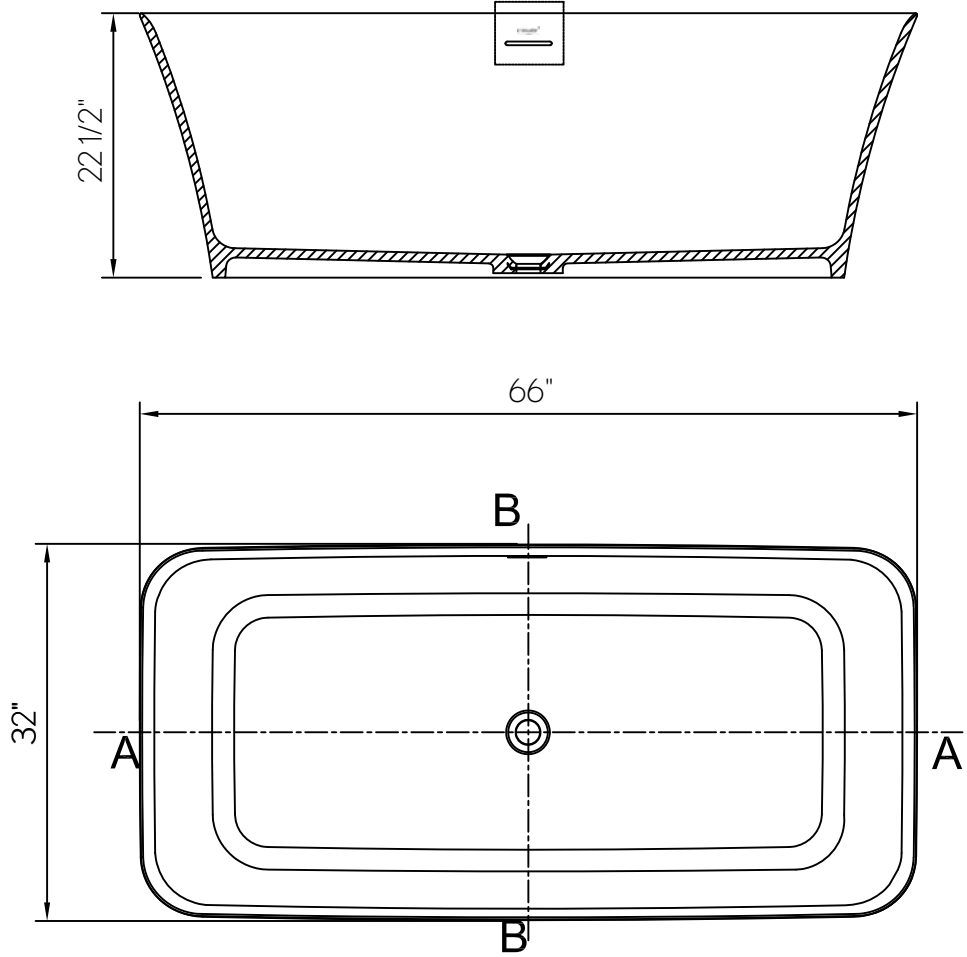

HEIR 5.5' FREESTANDING BATHTUB WITH INTEGRAL OVERFLOW

HEI-F6632-C-WH

FEATURES

- Anchored in architectural appeal, the minimalist style offers function and beauty that goes the distance
- Constructed of ClearStone material engineered to resist stain, retain heat and minimize maintenance
- Size: 66" x 32" x 22-1/2"
- Center drain position comfortably accommodates two bathers
- Required waste and overflow: Included
- Recommended Island Tub Drain Adapter: ITD5135 (sold separately)

SPECIFICATIONS

Barcode	810066367463
Color	White
Drain position	Center
Installation type	Freestanding
Material	ClearStone
Length	66"
Width	32"
Height	22-1/2"
Finish	Semi-Gloss
Weight	284 lbs
Weight with water	935 lbs
Capacity	111 gallons
Displaced capacity	93 gallons
Water depth	17-3/4"
1/2" NPT	Bowl rim height
IAPMO	Yes
Massachusetts Code Approval	Yes

✓ Limited lifetime. Commercial

AVAILABLE COLOR/FINISHES

Color	SKU	Description
	HEI-F6632-C-WH	White Gloss

Heir 5.5' Freestanding Bathtub with Integral Overflow and Waste
HEI-F6632-C-WH

*Bath waste included