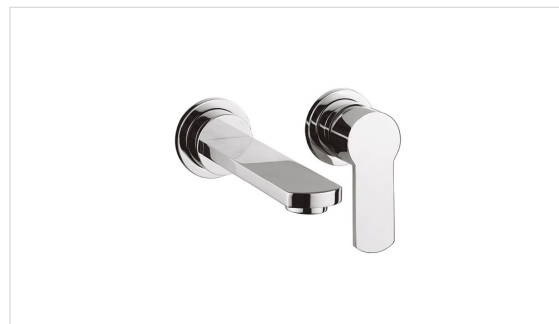

WISP WALL-MOUNT SINGLE-LEVER BASIN FAUCET TRIM

Polished Chrome

US-WP120WNC

FEATURES

- Wisp defines contemporary design with simple elegance
- Solid brass construction
- Kerox ceramic disc cartridge
- Drain assembly sold separately
- Required rough (sold separately): US-120ROUGH

SPECIFICATIONS

| | |
|-------------------------------|-------------------------|
| Finish | Polished Chrome |
| Barcode | 5055833664382 |
| Spout swivel | No |
| Handle style | Lever |
| Handle to spout spread | 4" |
| Drain type | Push (sold separately) |
| Installation type | Wall mount |
| Flow rate | 1.2 GPM |
| Weighted average lead content | Complies with .25% WALC |
| Spout reach | 7" |
| CEC | Yes |
| IAPMO | Yes |
| State of MA | Yes |
| Number of faucet holes | 2 |
| WaterSense | Yes |

✓ Limited lifetime. Commercial

AVAILABLE COLOR/FINISHES

| Color | SKU | Description |
|---|-------------|-----------------|
|  | US-WP120WNC | Polished Chrome |
|  | US-WP120WNV | Satin Nickel |

Wisp Wall-mount Single-lever Basin Faucet Trim US-WP120