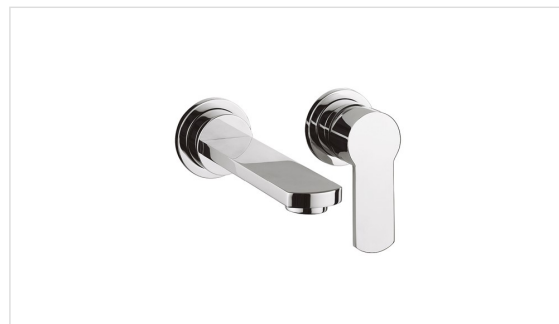

WISP WALL-MOUNT SINGLE-LEVER BASIN FAUCET TRIM

Polished Chrome

US-WP120WNC

FEATURES

- Wisp defines contemporary design with simple elegance
- Solid brass construction
- Kerox ceramic disc cartridge
- Drain assembly sold separately
- Required rough (sold separately): US-120ROUGH

SPECIFICATIONS

Finish	Polished Chrome
Barcode	5055833664382
Spout swivel	No
Handle style	Lever
Handle to spout spread	4"
Drain type	Push (sold separately)
Installation type	Wall mount
Flow rate	1.2 GPM
Weighted average lead content	Complies with .25% WALC
Spout reach	7"
CEC	Yes
IAPMO	Yes
State of MA	Yes
Number of faucet holes	2
WaterSense	Yes

✓ Limited lifetime. Commercial

AVAILABLE COLOR/FINISHES

Color	SKU	Description
	US-WP120WNC	Polished Chrome
	US-WP120WNV	Satin Nickel

Wisp Wall-mount Single-lever Basin Faucet Trim US-WP120