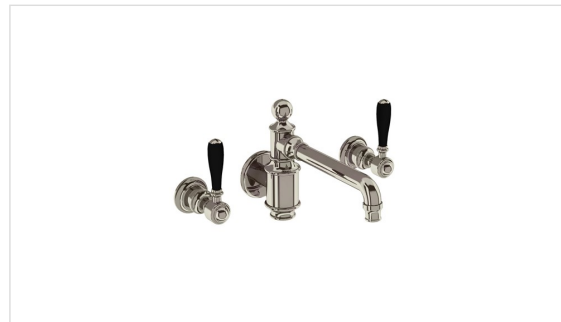

## ARCADE WALL-MOUNT BASIN FAUCET TRIM WITH BLACK LEVER HANDLES

Polished Nickel

US-ARC16N\_BLV

### FEATURES

- Drawing on Belle Epoque styling, Arcade speaks to strong form and graceful lines to tell a story of refined elegance
- Solid brass construction
- Fluhs quarter-turn ceramic disc cartridges
- Drain assembly sold separately
- Required rough (sold separately): US-130ROUGH

### SPECIFICATIONS

|                               |                         |
|-------------------------------|-------------------------|
| Finish                        | Polished Nickel         |
| Barcode                       | 0                       |
| Spout reach                   | 9-7/16"                 |
| Spout swivel                  | Yes                     |
| Handle style                  | Lever                   |
| Handle spread                 | 8"                      |
| Drain type                    | Push (sold separately)  |
| Installation type             | Wall mount              |
| Flow rate                     | 1.2 GPM                 |
| Weighted average lead content | Complies with .25% WALC |
| Number of faucet holes        | 3                       |
| IAPMO                         | Yes                     |
| State of MA                   | Yes                     |

### AVAILABLE COLOR/FINISHES

| Color  | SKU           | Description     |
|--|---------------|-----------------|
|  | US-ARC16N_BLV | Polished Nickel |

Arcade Wall-mount Widespread Basin Faucet Trim  
US-ARC16\_LV