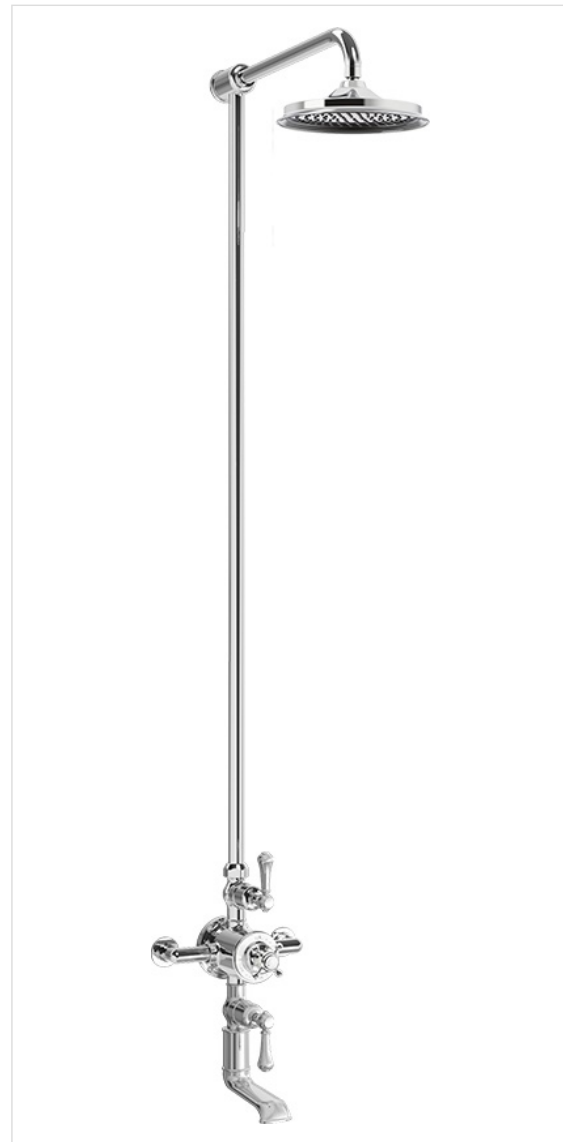

BELGRAVIA EXPOSED THERMOSTATIC TUB AND SHOWER SET WITH WHITE OR METAL LEVER HANDLES

Polished Chrome

US-BEL_BSMC

FEATURES

- Exceptionally crafted, Belgravia lends an historic pedigree to traditional design
- Solid brass construction
- 9" shower featuring air boost technology
- 2 integrated volume controls
- Vernet thermostatic cartridge and Fluhs volume control cartridges
- The thermostatic valve senses and controls the actual water temperature and blends hot water with cold water to ensure constant, safe temperatures, preventing scalding.

FEATURES

- Due to water restriction laws, this product may not be eligible for purchase in your area. Please check with your plumbing professional for further information.

SPECIFICATIONS

Finish	Polished Chrome
Barcode	5055833664788
Height	62"
Projection	19-7/8"
Handle style	Lever and cross
Shower head swivel	No
Inlet supply spread	7-7/8"
Inlet connection size	1/2"
Inlet connection type	Straight pipe with compression fitting
Installation type	Exposed
IAPMO	Yes
State of MA	Yes
Shower head flow rate	1.75 GPM
Notes	Due to water restriction laws, this product may not be eligible for purchase in your area. Please check with your plumbing professional for further information.

✓ Limited Lifetime. Commercial

AVAILABLE COLOR/FINISHES

Color	SKU	Description
	US-BEL_BSMC	Polished Chrome
	US-BEL_BSMN	Polished Nickel

Belgravia Exposed
Thermostatic Shower Set
US-BEL_BSM