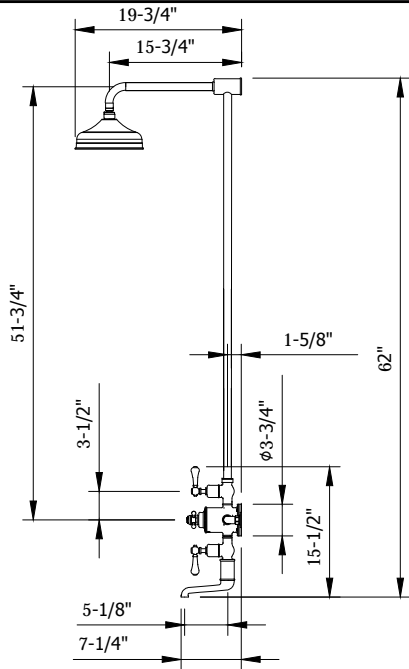

Belgravia Exposed
Thermostatic Shower Set
US-BEL_BSM