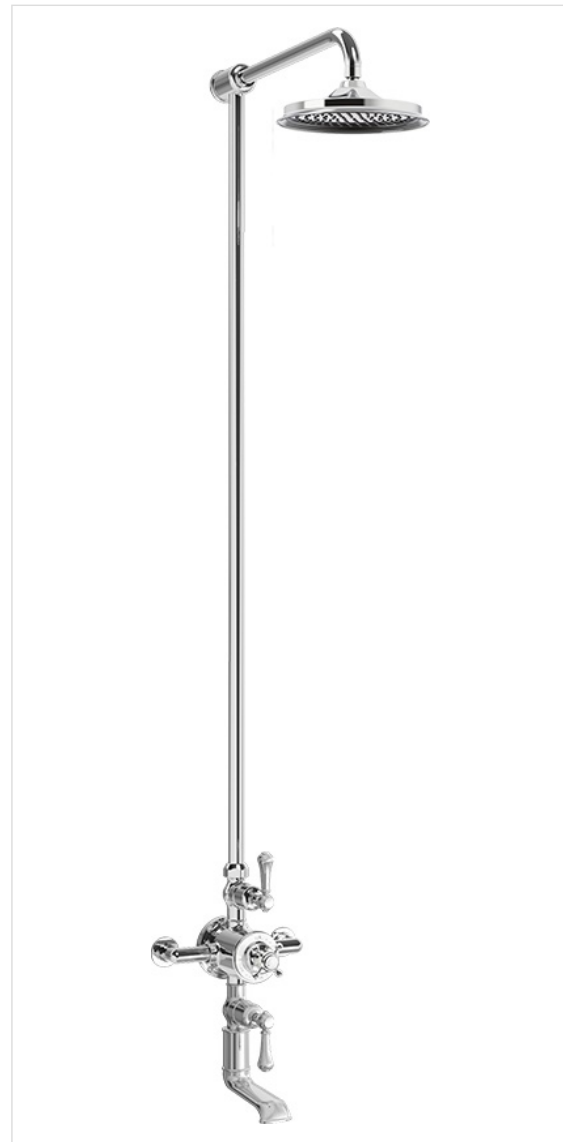

## BELGRAVIA EXPOSED THERMOSTATIC TUB AND SHOWER SET WITH WHITE OR METAL LEVER HANDLES

Polished Chrome

US-BEL\_BSMC

### FEATURES

- Exceptionally crafted, Belgravia lends an historic pedigree to traditional design
- Solid brass construction
- 9" shower featuring air boost technology
- 2 integrated volume controls
- Vernet thermostatic cartridge and Fluhs volume control cartridges
- The thermostatic valve senses and controls the actual water temperature and blends hot water with cold water to ensure constant, safe temperatures, preventing scalding.

### SPECIFICATIONS

Finish	Polished Chrome
Barcode	5055833664788
Height	62"
Projection	19-7/8"
Handle style	Lever and cross
Shower head swivel	No
Inlet supply spread	7-7/8"
Inlet connection size	1/2"
Inlet connection type	Straight pipe with compression fitting
Installation type	Exposed
IAPMO	Yes
State of MA	Yes
Shower head flow rate	1.75 GPM
Notes	Due to water restriction laws, this product may not be eligible for purchase in your area. Please check with your plumbing professional for further information.

### AVAILABLE COLOR/FINISHES

Color	SKU	Description
	US-BEL_BSMC	Polished Chrome
	US-BEL_BSMN	Polished Nickel

Belgravia Exposed  
Thermostatic Shower Set  
US-BEL\_BSM