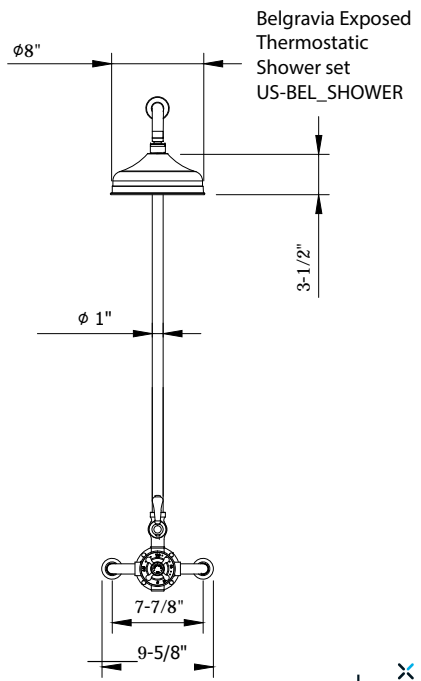

Belgravia Exposed
Thermostatic
Shower set
US-BEL_SHOWER