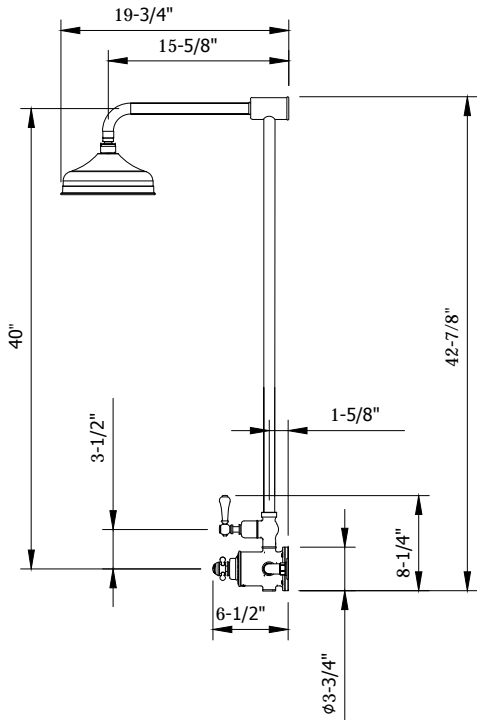

Belgravia Exposed
Thermostatic
Shower set
US-BEL_SHOWER