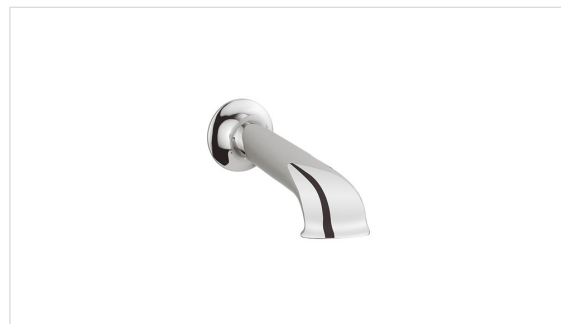

## BELGRAVIA WALL TUB SPOUT

Polished Chrome

US-BL0370WC

### FEATURES

- Exceptionally crafted, Belgravia lends an historic pedigree to traditional design
- Solid brass construction

### SPECIFICATIONS

Finish	Polished Chrome
Barcode	5055833662159
Spout reach	7-1/2"
Spout swivel	No
Inlet connection	1/2" NPT
Installation type	Wall mount
IAPMO	Yes
State of MA	Yes

✓ Limited lifetime. Commercial

# Belgravia Wall Tub Spout

US-BL0370