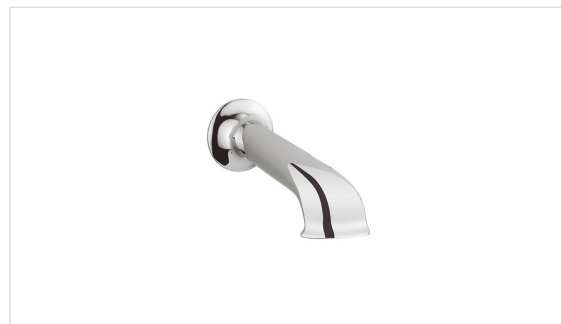

BELGRAVIA WALL TUB SPOUT

Polished Chrome

US-BL0370WC

FEATURES

- Exceptionally crafted, Belgravia lends an historic pedigree to traditional design
- Solid brass construction

SPECIFICATIONS

Finish	Polished Chrome
Barcode	5055833662159
Spout reach	7-1/2"
Spout swivel	No
Inlet connection	1/2" NPT
Installation type	Wall mount
IAPMO	Yes
State of MA	Yes

✓ Limited lifetime. Commercial

AVAILABLE COLOR/FINISHES

Color	SKU	Description
	US-BL0370WC	Polished Chrome
	US-BL0370WN	Polished Nickel

Belgravia Wall Tub Spout

US-BL0370