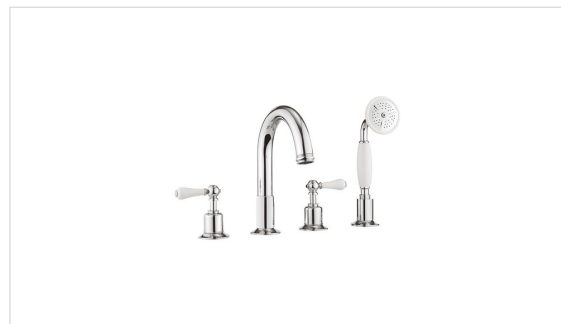

BELGRAVIA DECK-MOUNT BATHTUB FAUCET WITH HANDSHOWER AND WHITE LEVER HANDLES

Polished Chrome 2.0 GPM

US-BL440DC_LV

FEATURES

- Exceptionally crafted, Belgravia lends an historic pedigree to traditional design
- Solid brass construction
- Fluhs quarter-turn ceramic disc cartridges
- Built-in diverter to handshower or tub filler
- Single-function handshower with vacuum breaker
- 60" decorative metal hose

SPECIFICATIONS

Finish	Polished Chrome
Barcode	5055833662371
Spout reach	6-1/2"
Height to spout	6-1/4"
Spout swivel	No
Handle style	Lever
Inlet connection	3/4" NPSM connectors
Installation type	Deck mount
Number of faucet holes	4
IAPMO	Yes
Tub filler flow rate	5.5 GPM at 60 PSI
Deck thickness maximum	1-1/2"
Handshower flow rate	1.75 or 2.0 GPM
State of MA	Yes - 2.0 GPM model

✓ Limited lifetime. Commercial

AVAILABLE COLOR/FINISHES

Color	SKU	Description
	US-BL440DC_LV	Polished Chrome
	US-BL440DN_LV	Polished Nickel

Belgravia Deck-mount Tub Faucet with Handshower

US-BL440_LV

US-BL440175_LV