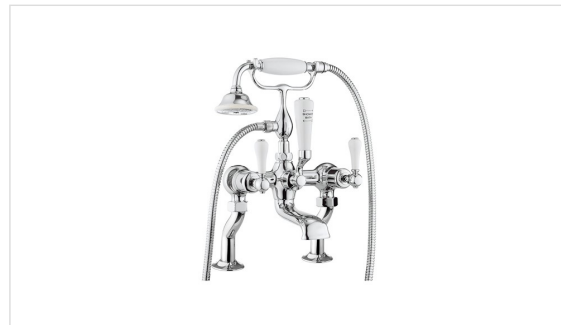

BELGRAVIA EXPOSED DECK-MOUNT BATHTUB FAUCET WITH HANDSHOWER AND WHITE LEVER HANDLES

Polished Chrome 2.0 GPM

US-BL422DC_LV

FEATURES

- Exceptionally crafted, Belgravia lends an historic pedigree to traditional design
- Solid brass construction
- Fluhs quarter-turn ceramic disc cartridges
- Built-in diverter to handshower or tub filler
- Single-function handshower with vacuum breaker
- 60" decorative metal hose
- For floor-mount installation, use with US-AA002ROUGH rough and US-BL002 floor-mount pillar legs
- For wall-mount installation, use with US-BL004 wall unions

✓ Limited Lifetime. Commercial

AVAILABLE COLOR/FINISHES

Color	SKU	Description
	US-BL422DC_LV	Polished Chrome

SPECIFICATIONS

Finish	Polished Chrome
Barcode	5055833662357
Spout reach	6-1/2"
Height to spout	3-1/2"
Spout swivel	No
Handle style	Lever
Handle spread	7-1/6"
Inlet connection	3/4" NPSM connectors
Installation type	Deck mount
Number of faucet holes	2
IAPMO	Yes
Tub filler flow rate	8.6 GPM at 60 PSI
Deck thickness maximum	1-1/8"
Handshower flow rate	1.75 or 2.0 GPM
State of MA	Yes - 2.0 GPM model

Belgravia Exposed Deck-mount Tub Faucet with Handshower

US-BL422_LV

US-BL422175_LV