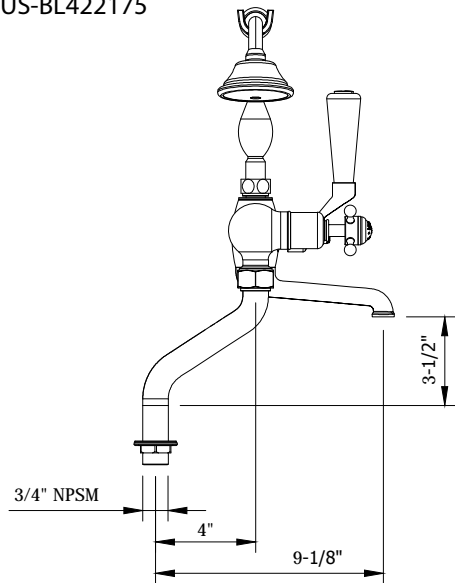

## BELGRAVIA EXPOSED DECK-MOUNT BATHTUB FAUCET WITH HANDSHOWER AND CROSS HANDLES

Polished Chrome 1.75 GPM

US-BL422DC

### FEATURES

- Exceptionally crafted, Belgravia lends an historic pedigree to traditional design
- Solid brass construction
- Fluhs quarter-turn ceramic disc cartridges
- Built-in diverter to handshower or tub filler
- Single-function handshower with vacuum breaker
- 60" decorative metal hose
- For floor-mount installation use with US-AA002ROUGH rough and US-BL002 floor-mount pillar legs
- For wall-mount installation, use with US-BL004 wall unions

### SPECIFICATIONS

Finish	Polished Chrome
Barcode	5055833662340
Spout reach	6-1/2"
Height to spout	3-1/2"
Spout swivel	No
Handle style	Cross
Handle spread	7-1/6"
Inlet connection	3/4" NPSM connectors
Installation type	Deck mount
Tub filler flow rate	8.6 GPM at 60 PSI
Handshower flow rate	1.75 GPM
Number of faucet holes	2
Deck thickness maximum	1-1/8"

# Belgravia Exposed Deck-mount Tub Faucet with Handshower

US-BL422

US-BL422175

**crosswater**<sup>x</sup>  
LONDON