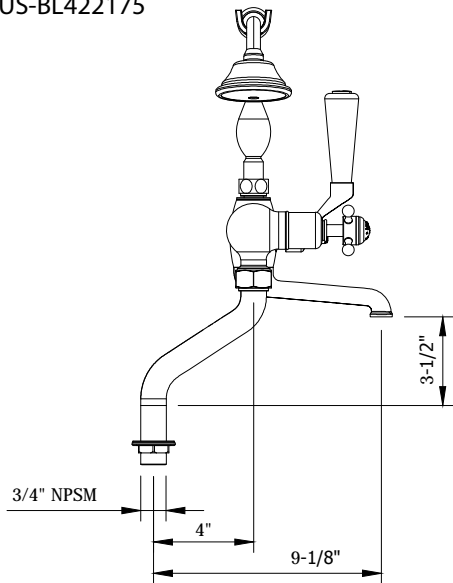

BELGRAVIA EXPOSED DECK-MOUNT BATHTUB FAUCET WITH HANDSHOWER AND CROSS HANDLES

Polished Chrome 1.75 GPM

US-BL422DC

FEATURES

- Exceptionally crafted, Belgravia lends an historic pedigree to traditional design
- Solid brass construction
- Fluhs quarter-turn ceramic disc cartridges
- Built-in diverter to handshower or tub filler
- Single-function handshower with vacuum breaker
- 60" decorative metal hose
- For floor-mount installation use with US-AA002ROUGH rough and US-BL002 floor-mount pillar legs
- For wall-mount installation, use with US-BL004 wall unions

✔ Limited lifetime. Commercial

SPECIFICATIONS

Finish	Polished Chrome
Barcode	5055833662340
Spout reach	6-1/2"
Height to spout	3-1/2"
Spout swivel	No
Handle style	Cross
Handle spread	7-1/6"
Inlet connection	3/4" NPSM connectors
Installation type	Deck mount
Tub filler flow rate	8.6 GPM at 60 PSI
Number of faucet holes	2
Deck thickness maximum	1-1/8"
Handshower flow rate	1.75 GPM

AVAILABLE COLOR/FINISHES

Color	SKU	Description
	US-BL422DC	Polished Chrome
	US-BL422DN	Polished Nickel

Belgravia Exposed Deck-mount Tub Faucet with Handshower

US-BL422

US-BL422175

crosswater^x
LONDON