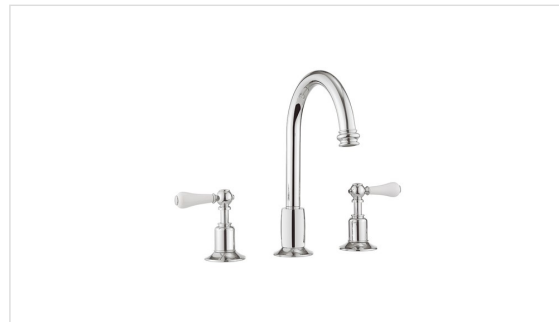

BELGRAVIA WIDESPREAD BASIN FAUCET WITH WHITE OR METAL LEVER HANDLES (TALL SPOUT)

Polished Chrome

US-BL135DPC_L

FEATURES

- Exceptionally crafted, Belgravia lends an historic pedigree to traditional design
- Solid brass construction
- Fluhs quarter-turn ceramic disc cartridges
- Pop-up drain assembly included

SPECIFICATIONS

Finish	Polished Chrome
Barcode	5055833662272
Spout reach	5"
Spout swivel	No
Handle style	Lever
Handle spread minimum	5"
Handle spread maximum	22"
Drain type	Pop-up
Drain hole diameter	1-3/4"
Deck thickness maximum	1-5/16"
Installation type	Deck mount
Flow rate	1.2 GPM
Weighted average lead content	Complies with .25% WALC
Number of faucet holes	3
IAPMO	Yes
CEC	Yes
State of MA	Yes
WaterSense	Yes

✓ Limited Lifetime. Commercial

AVAILABLE COLOR/FINISHES

Color	SKU	Description
	US-BL135DPC_L	Polished Chrome
	US-BL135DPN_L	Polished Nickel

Belgravia Widespread Basin Faucet (Tall Spout)
(US-BL135_LV)