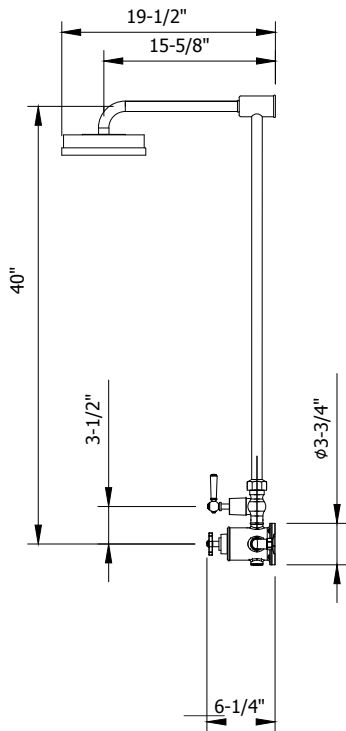

Waldorf Exposed
Thermostatic Shower Set
US-WF_SHOWER