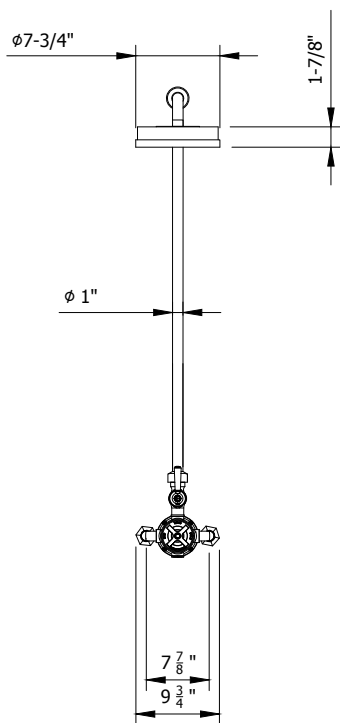

Waldorf Exposed
Thermostatic Shower Set
US-WF_SHOWER