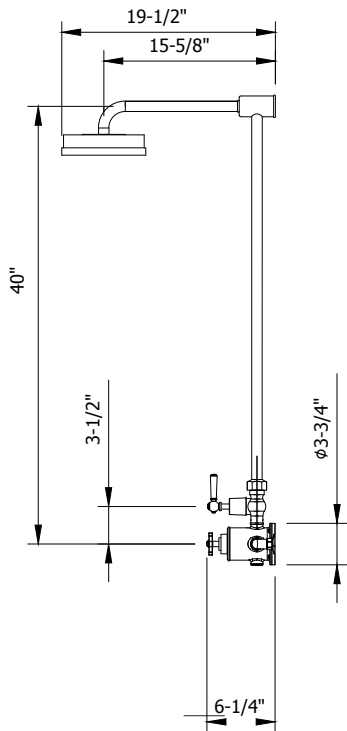

Waldorf Exposed
Thermostatic Shower Set
US-WF_SHOWER