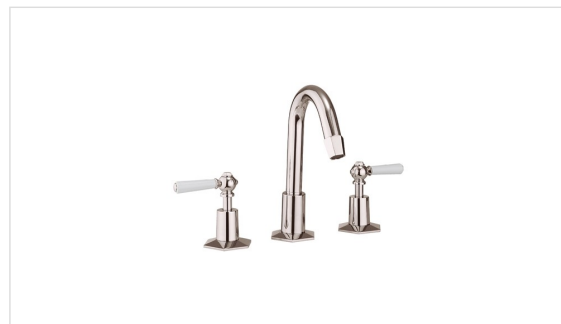

WALDORF WIDESPREAD BASIN FAUCET WITH WHITE LEVER HANDLES (TALL SPOUT)

Polished Nickel

US-WF135DPN_LV

FEATURES

- A modern interpretation of Art Deco excellence, Waldorf blends geometric intricacy with softened lines for a striking profile
- Solid brass construction
- Fluhs quarter-turn ceramic disc cartridges
- Pop-up drain assembly included

SPECIFICATIONS

Finish	Polished Nickel
Barcode	5055833666874
Spout reach	5-1/4"
Spout swivel	No
Handle style	Lever
Handle spread minimum	5"
Handle spread maximum	22"
Drain type	Pop-up
Drain hole diameter	1-3/4"
Deck thickness maximum	1-5/16"
Installation type	Deck mount
Flow rate	1.2 GPM
Weighted average lead content	Complies with .25% WALC
Number of faucet holes	3
CEC	Yes
IAPMO	Yes
State of MA	Yes
WaterSense	Yes

✓ Limited Lifetime. Commercial

AVAILABLE COLOR/FINISHES

Color	SKU	Description
	US-WF135DPN_LV	Polished Nickel

Waldorf Widespread Basin Faucet (Tall Spout) US-WF135