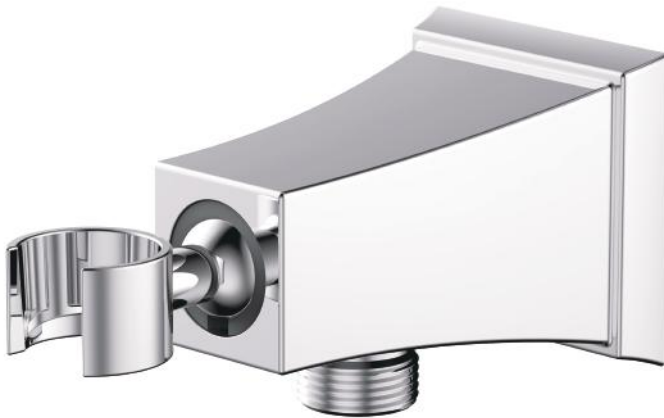

crosswater^x

LONDON

Leyden Wall Bracket with Outlet
14-35

Installation Instructions

Tools You Will Need

Adjustable Wrench

Screwdriver

Teflon Tape