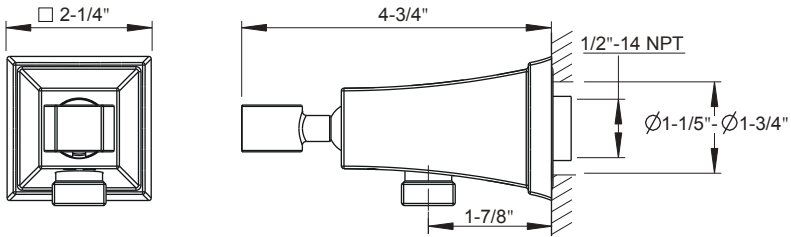

Applicable Standards/Codes

IAPMO certified to meet or exceed the following:

- ASME A112.18.1/CSA B125.1
- Uniform Plumbing Code
- National Plumbing Code of Canada

Installation Dimensions

Warranty - This **Crosswater London** product is covered by a limited lifetime warranty. For full details, terms and conditions please visit our website.