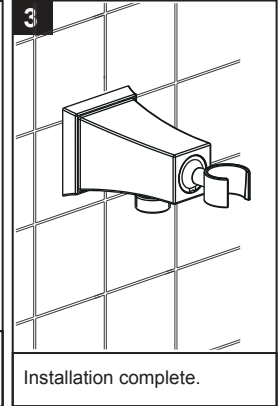

Installation Instructions