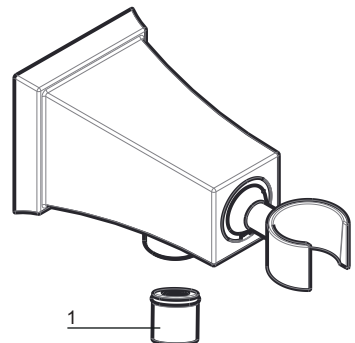

Replacement Parts

NO.	Description	Part NO.
1	Check Valve	53001229PL