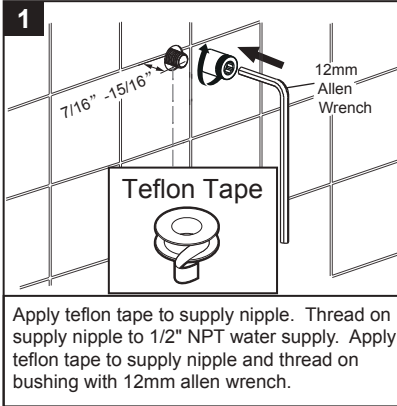

Installation Instructions