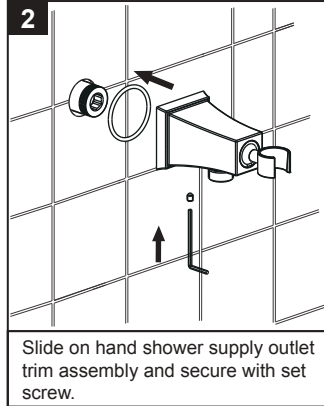

Installation Instructions